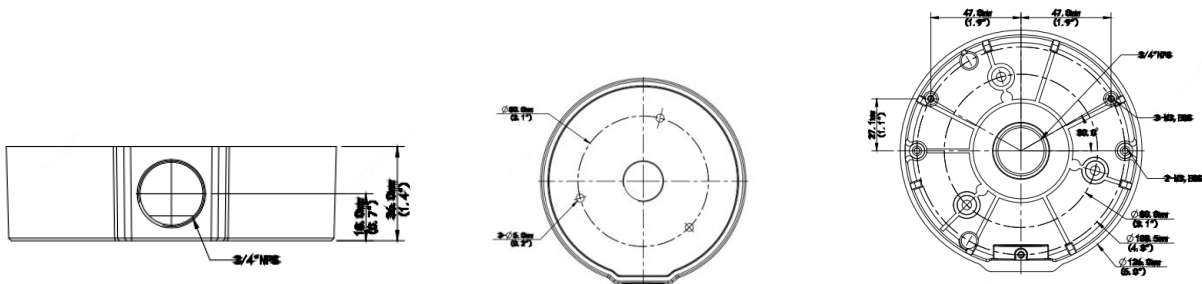

Fixed Dome Junction Box

TR-JB03-H-IN-BLACK

Specifications

Bracket	TR-JB03-H-IN
Application	Junction box for IPC363X Series, IPC36XXS/E Series fixed dome and 4MP fisheye
Dimensions	Φ126mm*36mm (4.96" x1.42")
Weight	0.24kg(0.53lb)
Material	Aluminum alloy

Dimension

Zhejiang Uniview Technologies Co.,Ltd.

South Tower, Building 10, Wanlun Science Park, 88 Jiangling Road, Hangzhou, P.R.China 310051

Email: overseasbusiness@uniview.com; globalsupport@uniview.com

<http://www.uniview.com>

©2015 Zhejiang Uniview Technologies Co.,Ltd. All rights reserved.

*Product specifications and availability are subject to change without notice.