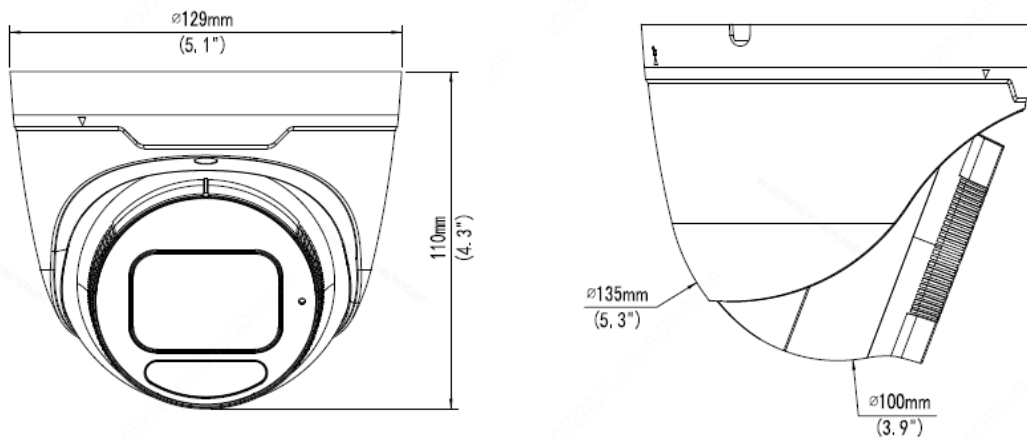

EN 61000-3-3-2013
Safety	IEC 62368-1 EN 62368-1 UL 62368-1
Environment	CE-ROHS (2011/65/EU;(EU)2015/863); WEEE (2012/19/EU); REACH (Regulation (EC) No 1907/2006)
General	
Power	DC 12V±25%, PoE (IEEE 802.3af)
	Power consumption: Max 11W
Power Interface	Ø 5.5mm coaxial power plug
Dimensions (Ø x H)	Φ129 x 110mm (Φ5.1" x 4.3")
Weight	0.64kg (1.41lb)
Material	Metal
Operating Conditions	-30°C ~ 60°C (-22°F ~ 140°F), Humidity: ≤95% RH (non-condensing)
Storage Environment	-30°C ~ 60°C (-22°F ~ 140°F), Humidity: ≤95% RH (non-condensing)
Surge Protection	4KV
Reset Button	Supported
Protection	Ingression protection: IP67 Vandal resistant: IK10

Dimensions

Accessories

TR-JB03-H-IN

TR-UP06-IN