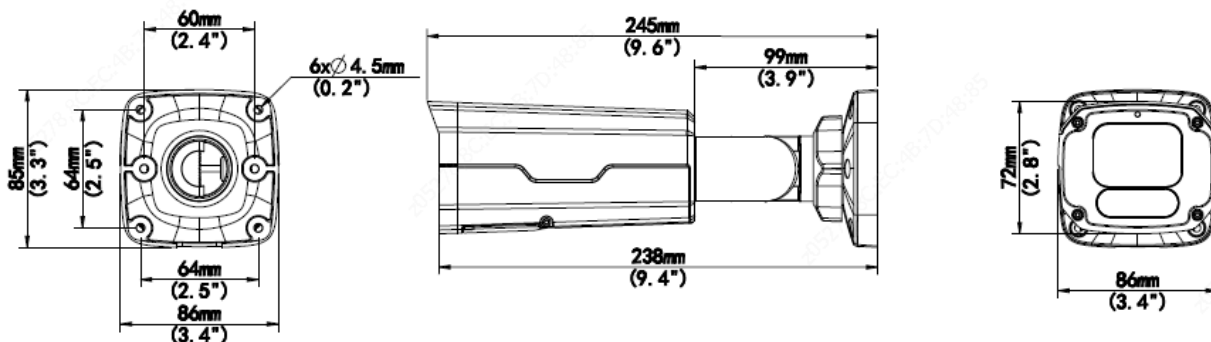

EN 61000-3-2:2014 EN 61000-3-3:2013
Safety	IEC 62368-1 EN 62368-1 UL 62368-1
Environment	CE-ROHS (2011/65/EU;(EU)2015/863); WEEE (2012/19/EU); REACH (Regulation (EC) No 1907/2006)
General	
Power	DC 12V±25%, PoE (IEEE 802.3af)
	Power consumption: Max 11W
Power Interface	Ø 5.5mm coaxial power plug
Dimensions (L × W × H)	245 × 86 × 85mm (9.6" × 3.4" × 3.3")
Weight	0.86kg (1.89lb)
Material	Metal
Working Environment	-30°C ~ 60°C (-22°F ~ 140°F), Humidity: ≤95% RH (non-condensing)
Storage Environment	-30°C ~ 60°C (-22°F ~ 140°F), Humidity: ≤95% RH (non-condensing)
surge protection	4KV
Reset Button	Supported
Protection	Ingression protection: IP67 Vandal resistant: IK10

Dimensions

Accessories