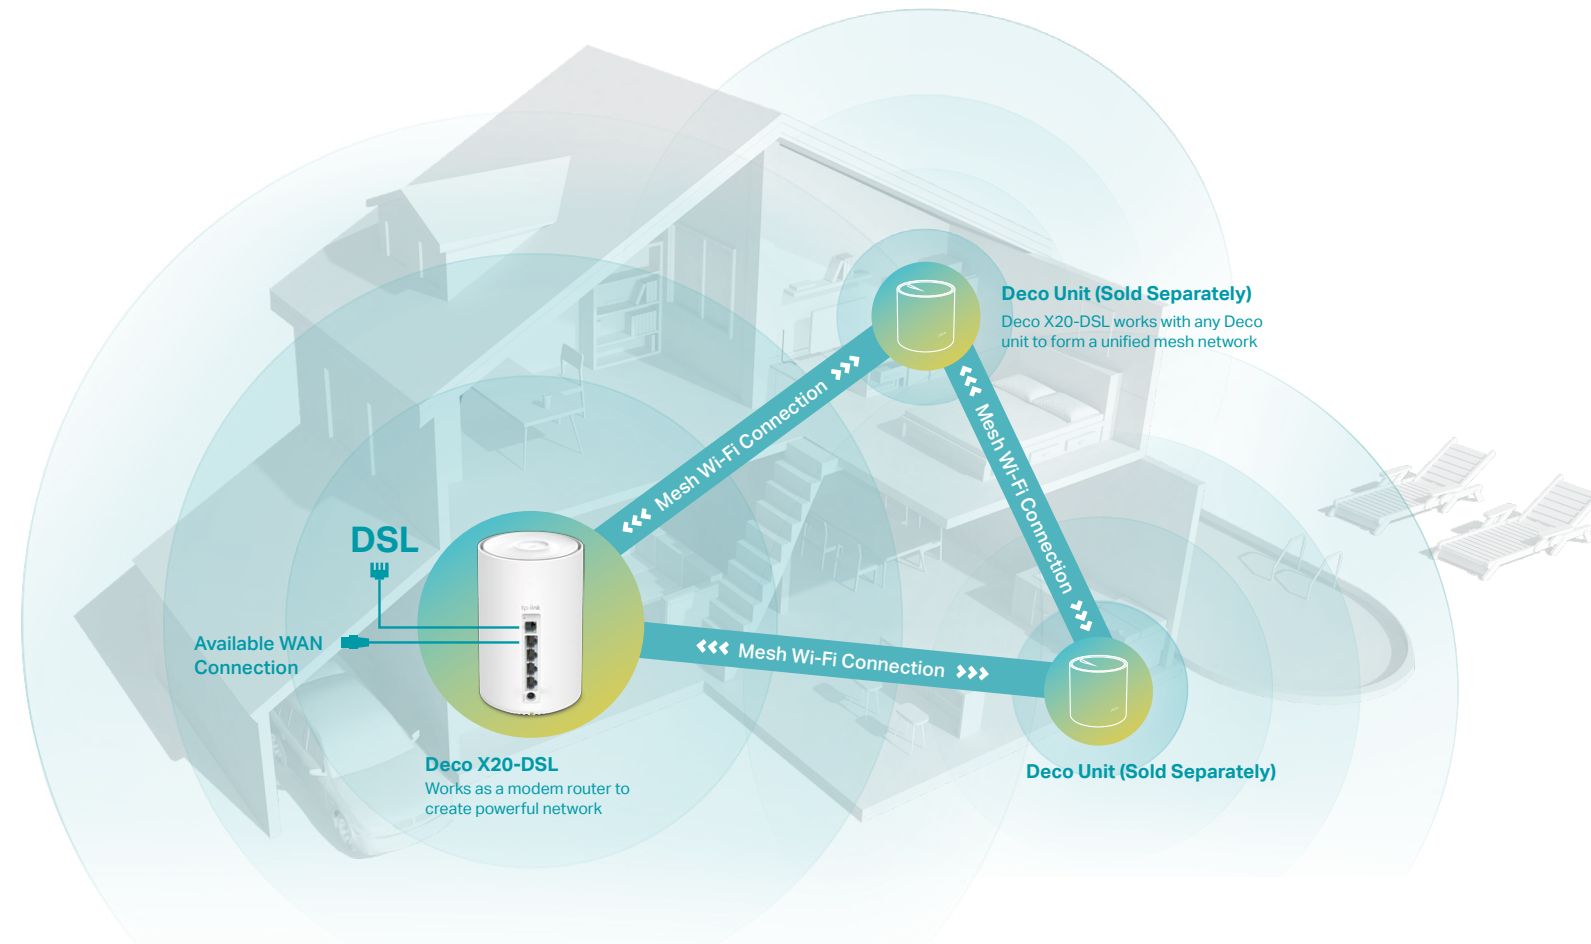

AX1800 VDSL Whole Home Mesh
Wi-Fi 6 System

Compatible with
amazon alexa

AX1800 VDSL Whole Home Mesh Wi-Fi 6 System

Super VDSL
Support 350 Mbps
VDSL Access*

Deco X20-DSL

Works as a **VDSL** Modem Router

Faster Wi-Fi Speed up to 1800 Mbps†

Connects over 150 Devices†

Highlights

Superior Mesh Wi-Fi , Everywhere

Deco DSL = TP-Link Mesh Technology + Wi-Fi 6 + HomeShield + DSL Modem Router

Super VDSL Technology

Super VDSL (VDSL2 Profile 35b) is the next generation of VDSL technology with download speeds up to 350 Mbps.

Deco units work together to form a unified network with a single network name. Walk through your home and stay connected with the fastest possible speeds.[‡]

TP-Link HomeShield

TP-Link's premium security services keep your home network safe with cutting-edge features for network and IoT protection.[§]