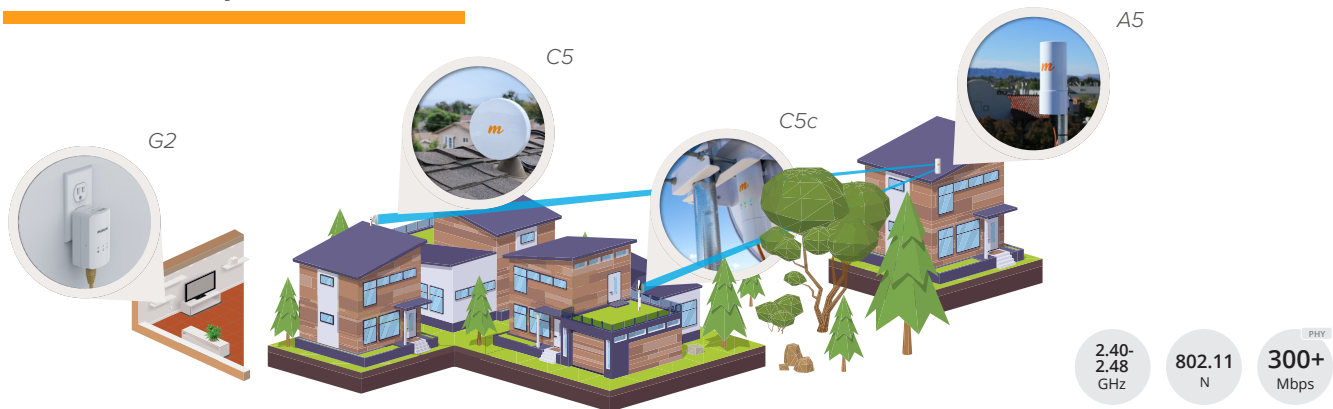

G2 WiFi Gateway

Plug-and-Play Customer Satisfaction

The Mimosa G2 Gateway is an elegant and compact WiFi gateway that simplifies in-home managed broadband delivery. Designed to easily install directly into a wall plug, the G2 also provides integrated POE for powering Mimosa C5 client premise devices. The cloud-managed G2 is designed to extend the managed broadband infrastructure all the way to the subscriber's mobile and fixed WiFi devices.

WiFi Gateway

BEAUTIFULLY POWERFUL

Seamlessly fitting into any decor, it eliminates multiple devices and messy extension cords

CLOUD MANAGED

Maintains visibility into the critical components required to keep internet service up and running