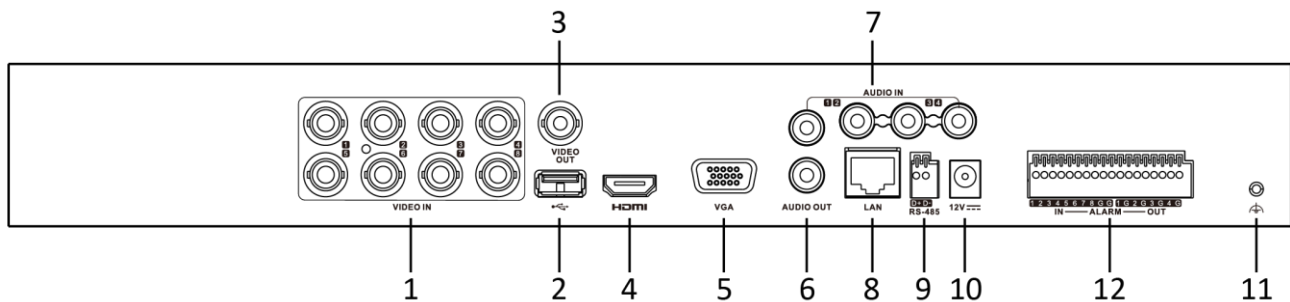

Physical Interface

No.	Description	No.	Description
1	VIDEO IN	7	AUDIO IN, RCA connector
2	USB interface	8	LAN network interface
3	VIDEO OUT	9	RS-485 serial interface
4	HDMI interface	10	12 VDC power input
5	VGA interface	11	GND
6	AUDIO OUT, RCA connector	12	ALARM IN/OUT