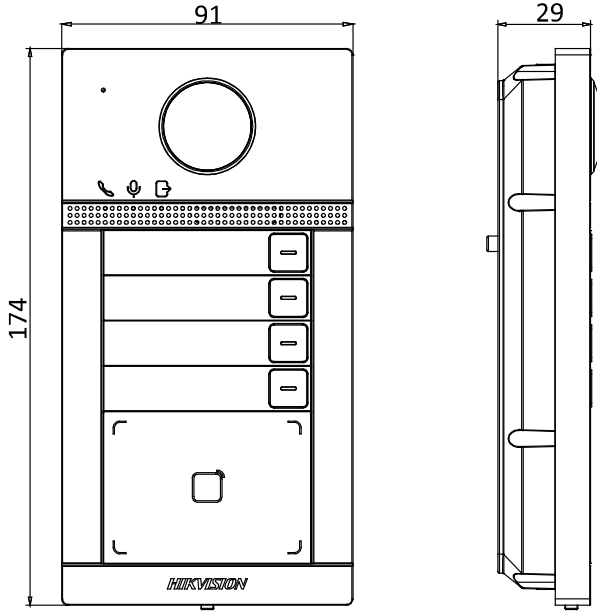

General	
Protection level	IP65, IK08
Indicator	3
Power supply	IEEE802.3af, standard PoE 12 VDC
Power consumption	< 10 W
Working temperature	-40° C to 53° C (-40° F to 127.4° F)
Working humidity	10% to 95%
Installation	Flush mounting
Dimension	174 mm × 91 mm × 29 mm

## Appearance and Interfaces

No.	Description	No.	Description
1	Microphone	6	Card Reading Area
2	Indicator	7	IR Light

3	Camera	8	MicroSD Card Slot & Debugging Port
4	Loudspeaker	9	LAN
5	Button	10	Terminals

**Dimension**

Distributed by