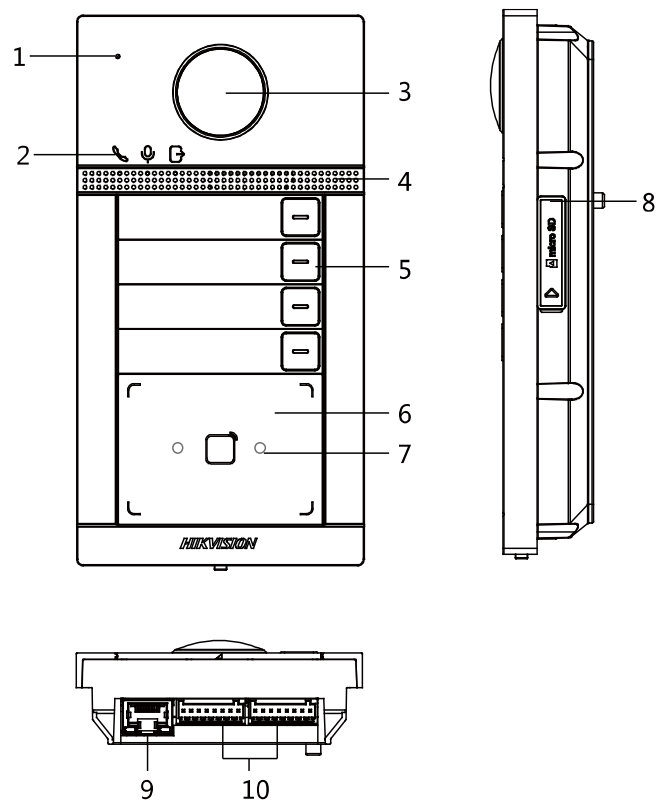

Card capacity	Max. 10000
User capacity	Max. 2000
Linked Indoor station	Max. 4
Linked sub door station	Max. 16
Linked doorphone	Max. 8
Protocol	ISAPI, RTSP, STMP, SNMP
Unlock door	Unlock by presenting cards, unlock via Client Software, unlock via App, unlock via indoor station

General	
Protection level	IP65, IK08
Indicator	3
Power supply	IEEE802.3af, standard PoE 12 VDC
Power consumption	< 10 W
Working temperature	-40° C to 53° C (-40° F to 127.4° F)
Working humidity	10% to 95%
Installation	Flush mounting
Dimension	174 mm × 91 mm × 29 mm

Available Model

DS-KV8413-WME1(B)/Flush

Appearance and Interfaces

No.	Description	No.	Description
1	Microphone	6	Card Reading Area
2	Indicator	7	IR Light