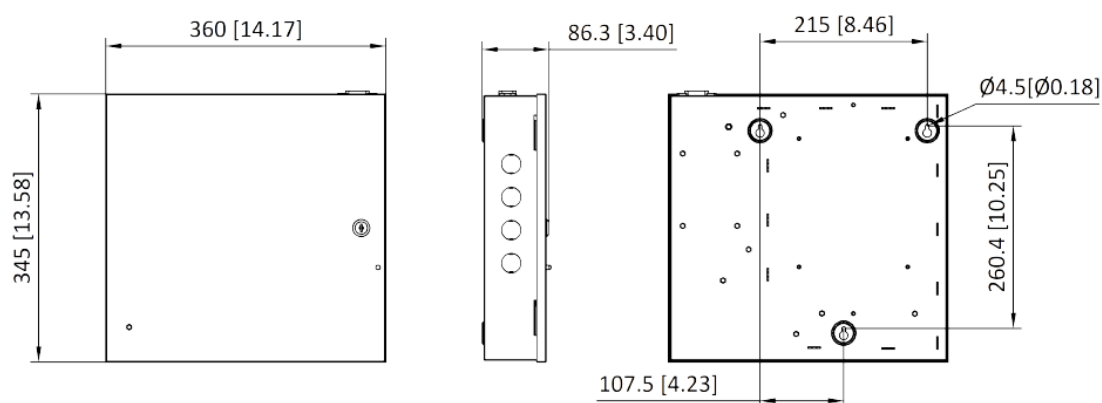

DS-K2M002X-E Access Module

- The chassis contains din rails, which helps installing the DS-K2M002X access module.
- The chassis can be equipped with up to 2 access modules.
- The chassis contains a 100 W switching power supply, which powering for 2 access modules, and can meet the power supply requirements of all accessories of 4 doors.

▪ **Specification**

General	
Dimensions	345 mm × 360 mm × 88.3 mm (13.6" × 14.2" × 3.5")
Weight	Net weight: 3.04 kg (6.7 lb) Rough weight: 4.52 kg (10.0 lb)

▪ **Available Model**

DS-K2M002X-E

▪ **Dimension**

Unit:mm [inch]

SCALE	1:1
-------	-----

Headquarters

No.555 Qianmo Road, Binjiang District,
Hangzhou 310051, China
T +86-571-8807-5998
www.hikvision.com

Follow us on social media to get the latest product and solution information.