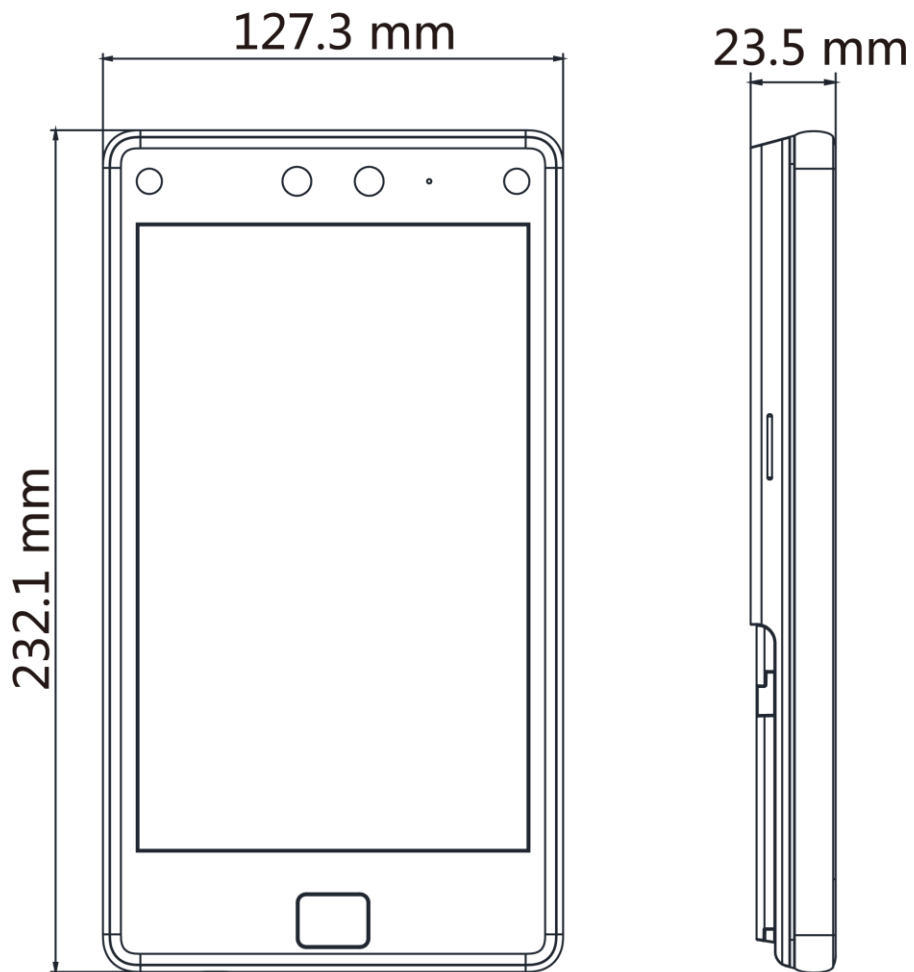

QR code recognition	Support. The dimension of the recognized QR code picture should be larger than 6 cm × 6 cm.
Face anti-spoofing	Support
Time synchronization	Support
General	
Power supply method	12 VDC/24 VDC Power Adapter
Power supply	12-24 VDC, 3 A, Standard PoE
Working temperature	-30 °C to 60 °C (-22 °F to 140 °F)
Working humidity	0 to 90% (No condensing)
Dimensions	127.3 mm × 232.1 mm × 23.5 mm (5.0" × 9.1" × 0.9")
Protective level	IP65

▪ **Available Model**

DS-K1T680DF-E1

▪ **Dimension**