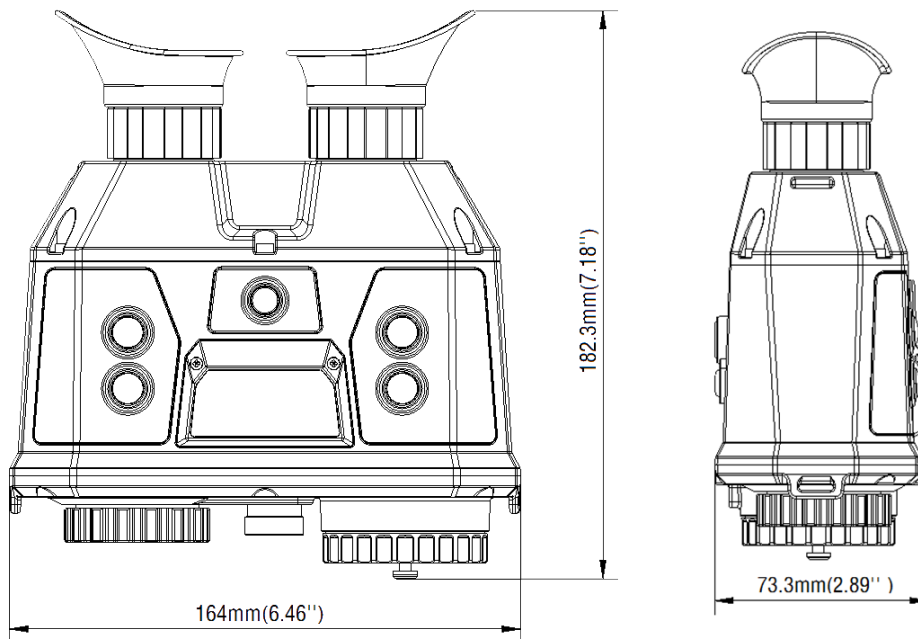

Detection Range Table

* The table is only for reference, the performance may vary from camera to camera.

Wide Range Coverage

There is range limit for detecting, recognizing, and identifying human/vehicle targets.

Detection Range (Vehicles: 1.4×4.0m)	Detection Range (Humans: 1.8×0.5m)	Recognition Range (Vehicles: 1.4×4.0m)	Recognition Range (Humans: 1.8×0.5m)	Identification Range (Vehicles: 1.4×4.0m)	Identification Range (Humans: 1.8×0.5m)
4510 m	1471 m	1127 m	368 m	564 m	184 m

Available Model

DS-2TS16-50VI/W

Dimension