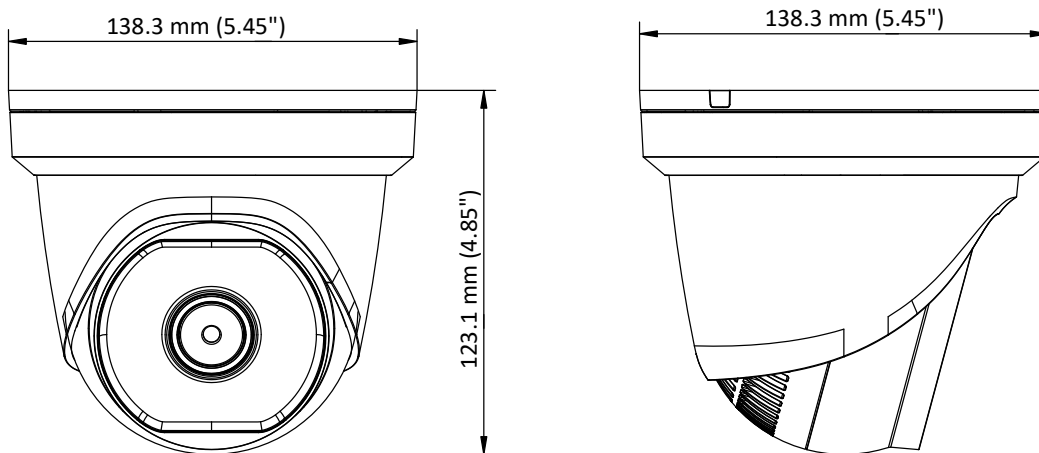

Detection Range Table

* The table is only for reference, and the performance may vary from camera to camera.

Smart Functions Range

Different targets trigger the VCA events within different range limits.

VCA Range (Vehicles: 1.4 × 4.0 m)	VCA Range (Humans: 1.8 × 0.5 m)	Temperature Measurement (Object: 2 × 2 m)	Temperature measurement (Object: 1 × 1 m)	Fire Detection (Object: 2 × 2 m)	Fire Detection (Object: 1 × 1 m)
42 m	14 m	44 m	22 m	108 m	54 m

Wide Range Coverage

There is range limit for detecting, recognizing, and identifying human/vehicle targets.

Detection Range (Vehicles: 1.4 × 4.0 m)	Detection Range (Humans: 1.8 × 0.5 m)	Recognition Range (Vehicles: 1.4 × 4.0 m)	Recognition Range (Humans: 1.8 × 0.5 m)	Identification Range (Vehicles: 1.4 × 4.0 m)	Identification Range (Humans: 1.8 × 0.5 m)
162 m	53 m	41 m	13 m	20 m	7 m

Available Model

DS-2TD1117-2/P

Dimension