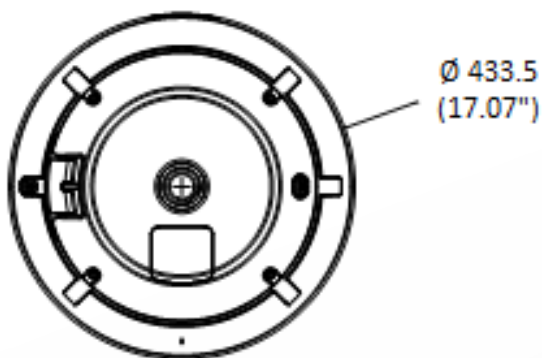

2015.

DORI	Detect	Observe	Recognize	Identify
Definition	25 px/m	63 px/m	125 px/m	250 px/m
[Panoramic channel] Distance	56 m (183.7 ft.)	22.2 m (72.8 ft.)	11.2 m (36.7 ft.)	5.6 m (18.4 ft.)
[PTZ channel] Distance (Tele)	3310.3 m (10860.6 ft.)	1313.6 m (4309.7 ft.)	662.1 m (2172.2 ft.)	331.0 m (1086.0 ft.)

▪ **Available Model**

DS-2DP8A845IXG-LF/864(F0)

▪ **Dimension**

Unit: mm (inch)