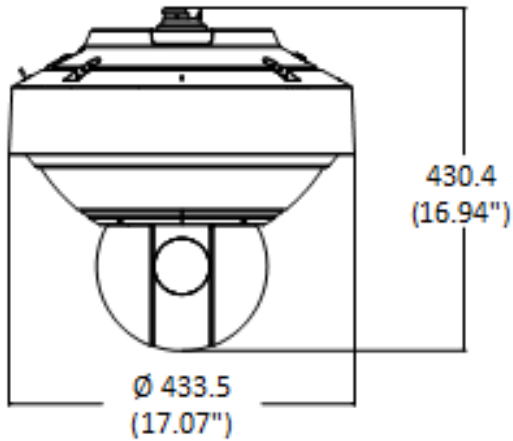

2015.

DORI	Detect	Observe	Recognize	Identify
Definition	25 px/m	63 px/m	125 px/m	250 px/m
[Panoramic channel] Distance	56 m (183.7 ft.)	22.2 m (72.8 ft.)	11.2 m (36.7 ft.)	5.6 m (18.4 ft.)
[PTZ channel] Distance (Tele)	3310.3 m (10860.6 ft.)	1313.6 m (4309.7 ft.)	662.1 m (2172.2 ft.)	331.0 m (1086.0 ft.)

▪ **Available Model**

DS-2DP8A845IXG-LF/864(F0)

▪ **Dimension**

Unit: mm (inch)