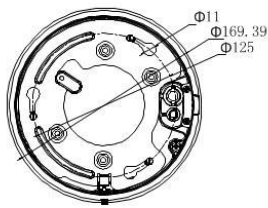

Order Model

DS-2DE4A320IW-DE, DC12V & POE (802.3at, class4)

Dimension