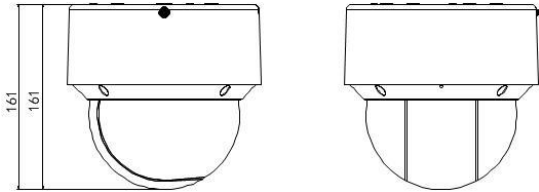

Order Model

DS-2DE4A320IW-DE, DC12V & POE (802.3at, class4)

Dimension