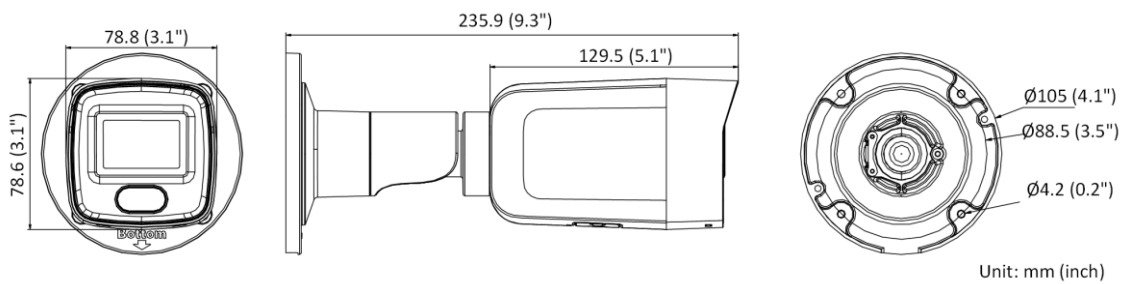

Approval

EMC	FCC SDoC (47 CFR Part 15, Subpart B); CE-EMC (EN 55032: 2015, EN 61000-3-2: 2014, EN 61000-3-3: 2013, EN 50130-4: 2011 +A1: 2014); IC VoC (ICES-003: Issue 6, 2016); KC (KN 32: 2015, KN 35: 2015)
Safety	UL (UL 60950-1); CB (IEC 60950-1:2005 + Am 1:2009 + Am 2:2013, IEC 62368-1:2014); CE-LVD (EN 60950-1:2005 + Am 1:2009 + Am 2:2013, IEC 62368-1:2014); BIS (IS 13252(Part 1):2010+A1:2013+A2:2015)
Environment	CE-RoHS (2011/65/EU); WEEE (2012/19/EU); Reach (Regulation (EC) No 1907/2006)
Protection	IP67 (IEC 60529-2013)

▪ Available Model

DS-2CD3086G2-IS (2.8/4/6 mm)

▪ Dimension