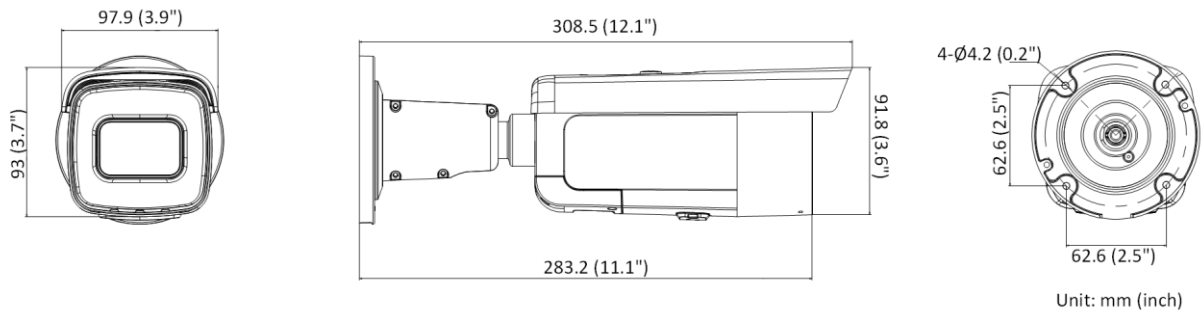

Dimension

Accessory

Optional

DS-1276ZJ-SUS Corner Mount	DS-1275ZJ-S-SUS Vertical Pole Mount	DS-1260ZJ Junction Box	DS-1280ZJ-S Junction Box

Distributed by

HIKVISION®

Headquarters

No.555 Qianmo Road, Binjiang District,
Hangzhou 310051, China
T +86-571-8807-5998
overseasbusiness@hikvision.com

Hikvision USA
T +1-909-895-0400
sales.usa@hikvision.com

Hikvision Australia
T +61-2-8599-4233
salesau@hikvision.com

Hikvision India
T +91-22-28469900
sales@pramahikvision.com

Hikvision Canada
T +1-866-200-6690
sales.canada@hikvision.com

Hikvision Thailand
T +662-275-9949
sales.thailand@hikvision.com

Hikvision Europe
T +31-23-5542770
sales.eu@hikvision.com

Hikvision Italy
T +39-0438-6902
info.it@hikvision.com

Hikvision Brazil
T +55 11 3318-0050
Latam.support@hikvision.com

Hikvision Turkey
T +90 [216]521 7070- 7074
sales.tr@hikvision.com

Hikvision Malaysia
T +601-7652-2413
sales.my@hikvision.com

Hikvision UK & Ireland
T +01628-902140
sales.uk@hikvision.com

Hikvision South Africa
Tel: +27 (10) 0351172
sale.africa@hikvision.com

Hikvision France
T +33(0)1-85-330-450
info.fr@hikvision.com

Hikvision Kazakhstan
T +7-727-9730667
nikia.panfilov@hikvision.ru

Hikvision Vietnam
T +84-974270888
sales.vt@hikvision.com

Hikvision UAE
T +971-4-4432090
salesme@hikvision.com

Hikvision Singapore
T +65-6684-4718
sg@hikvision.com

Hikvision Spain
T +34-91-737-16-55
info.es@hikvision.com

Hikvision Tashkent
T +99-87-1238-9438
uzb@hikvision.ru

Hikvision Hong Kong
T +852-2151-1761
info.hk@hikvision.com

Hikvision Russia
T +7-495-669-67-99
saleru@hikvision.com

Hikvision Korea
T +82-(0)31-731-8817
sales.korea@hikvision.com