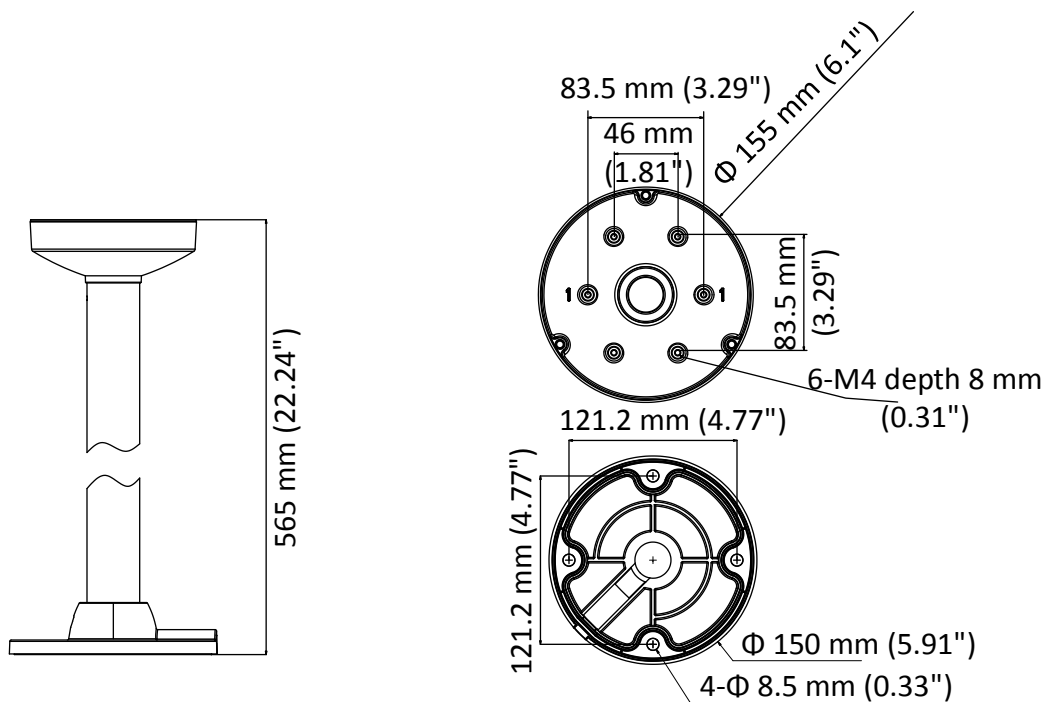

DS-1471ZJ-155-Y

Pendant Mount

Feature

- Adopts waterproof design

Dimension

Available Model

DS-1471ZJ-155-Y

Parameter

Model	DS-1471ZJ-155-Y
Parameters	Pendant Mount
Appearance	Hikvision White
Material	ADC12
Dimension	Φ 155 mm × 565 mm (Φ 6.1" × 22.24")
Weight	Approx. 650 g (1.4 lb.)

Note

- The mount should be installed on a flat surface.
- The waterproof rubber is necessary for the outdoor application.
- The wall should be capable of supporting at least 3 times as much as the total weight of the camera, and the mount.
- The maximum load capacity of the mount is 3 kg (6.6 lb.).