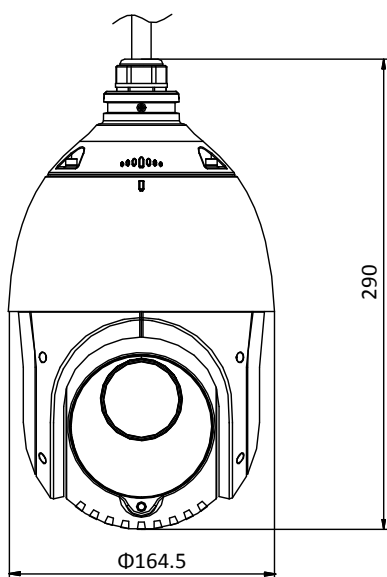

Protection Level	IP66 Standard, 4000V Lightning Protection, Surge Protection and Voltage Transient Protection
Material	ADC 12, PC, PC+10% GF
Dimensions	Φ 164.5 mm × 290 mm (Φ 6.48" × 11.42")
Weight	Approx. 2 kg (4.41 lb)

## DORI

The DORI (detect, observe, recognize, identify) distance gives the general idea of the camera ability to distinguish persons or objects within its field of view.

It is calculated based on the camera sensor specification and the criteria given by EN 62676-4: 2015.

## Dimensions

Unit: mm