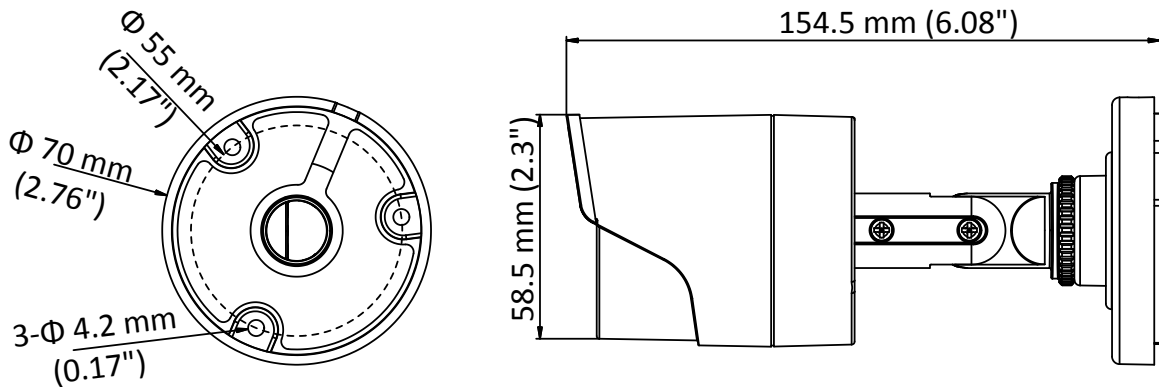

Dimensions