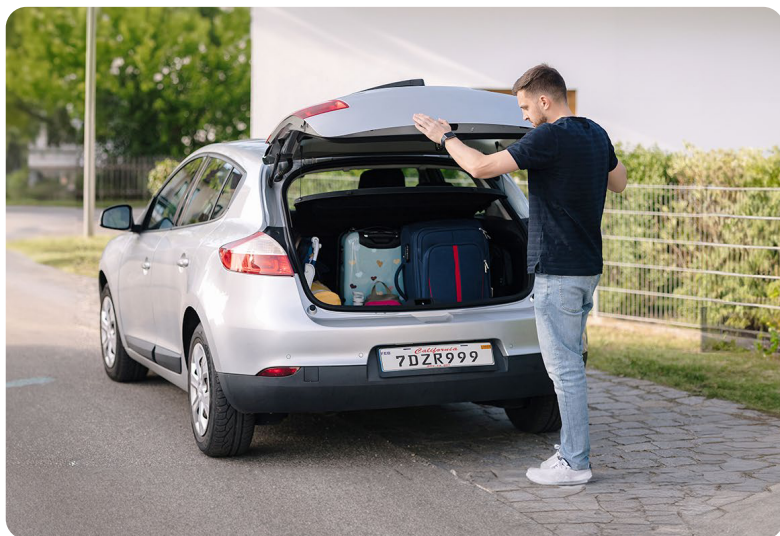

// Highlight

Crisp Clear Details with 2K Clarity

Captures more details and delivers high-definition pictures with a 2304×1296 px resolution.