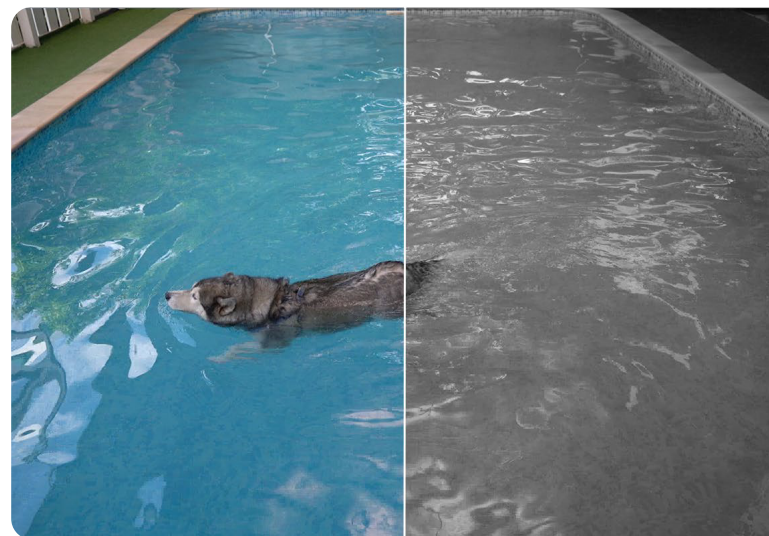

// Highlight

Crisp Clear Details with 2K Clarity

Captures more details and delivers high-definition pictures with a 2304×1296 px resolution.

Full-Color View, Day and Night

Enhances your security by revealing brighter, color images and vivid details with built-in spotlights even at night.

2K 3MP Live View

Captures more details and delivers high-definition pictures with a 2304×1296 px resolution.[△]

Smart Person Detection

Get alerts when a person is detected, reducing false alerts and unnecessary notifications, which also extends battery life.