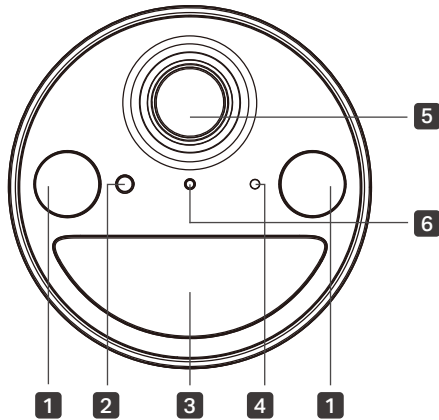

// Appearance

Front