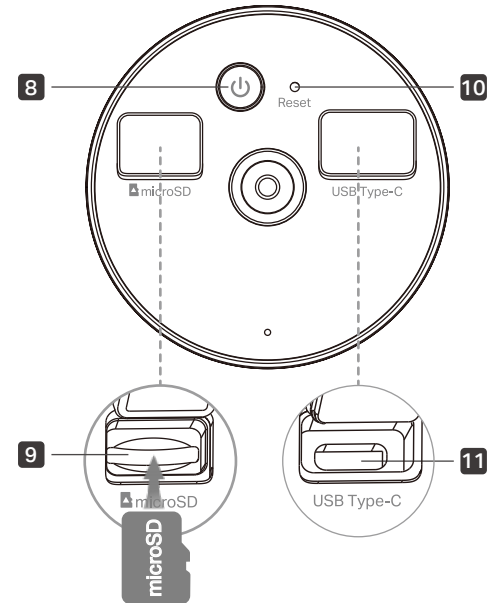

| | | |
|----------------|----------------------|---|
| General | Storage Humidity | 5%~90% RH, Non-condensing |
| | Charging Temperature | 0°C ~ 45°C (32 °F ~ 113 °F) |
| | Dimensions | Camera Dimensions: D60 mm*89 mm (D2.36 in. * 3.5 in.) |
| | Weight | 230 g |
| | Package Contents | Tapo C410 × 1 Camera Bracket × 1 USB Adapter × 1 USB Adapter Cable × 1 Screws and Anchors × 3 Mounting Template × 1 Quick Start Guide × 1 |

// Appearance

Front

Side

Back

- 1** Spotlights
- 2** Light Sensor
- 3** Motion Sensor
- 4** Microphone
- 5** Lens
- 6** Status LED
- 7** Speaker

- 8** Power Button Press and hold for about 3 seconds to turn on/off the camera.
- 9** microSD Card Slot
- 10** Reset Button Use a pin to press and hold for at least 5 seconds to reset the camera to factory default settings.
- 11** USB Type-C Charging Port