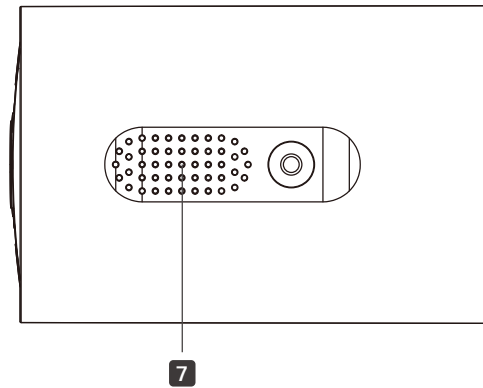

// Appearance

Front

Side

Back

- **1** Spotlights
- **2** Light Sensor
- **3** Motion Sensor
- **4** Microphone
- **5** Lens
- **6** Status LED
- **7** Speaker

- **8** Power Button Press and hold for about 3 seconds to turn on/off the camera.
- **9** microSD Card Slot
- **10** Reset Button Use a pin to press and hold for at least 5 seconds to reset the camera to factory default settings.
- **11** USB Type-C Charging Port

[†]The time of use includes recording and watching live views. 180-day battery life is based on Tapo laboratory tests with 250s of use per day. Actual battery life may vary due to device settings, usage, router specifications, and environmental factors.

[‡]microSD card purchased separately. Actual storage capacity depends on the size of the microSD card used.

[§]Subscribe for cloud storage at <https://www.tapo.com/tapocare/>

[^]Compatible with Alexa and Google Assistant supported displays. User experience is dependent on the connected device's specifications.

*Tapo solar panel purchased separately. Actual experience may vary due to placement angle, weather conditions, and camera usage.

Specifications are subject to change without notice. All brands and product names are trademarks or registered trademarks of their respective holders.

©2024 TP-Link