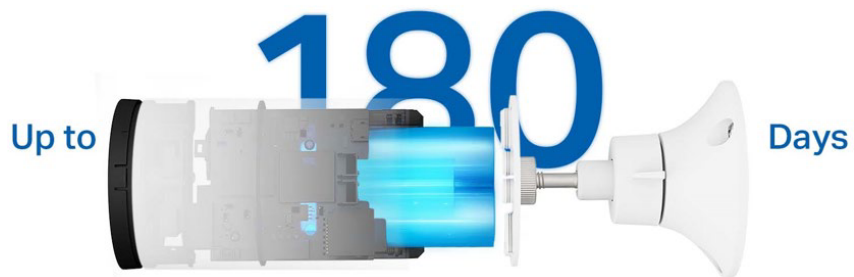

Smart Wire-Free Indoor/Outdoor Security Camera

2K
Resolution

Tapo C410

 **Color Night Vision**

Up to 180-Day
Battery Life[†]

Free AI
Detection

Local microSD Storage
(Up to 512 GB)[‡]

works with 

works with  Google Home

// Highlight

Add Security to Your Home. Wherever. Whenever.

Enjoy flexible placement indoors or out with the camera's wire-free design, freeing you from being restricted to an outlet. Get all-round protection with a high-quality 2K live view, displaying vivid colors even at night.

// Highlight

Enduring Power for Continuous Security

With its built-in 6400 mAh rechargeable battery, the Tapo C410 reduces the frequency of recharges, providing up to 180 days of uninterrupted performance on a single charge.†

2K 3MP Live View

Captures more details and delivers high-definition pictures with a 2304×1296 px resolution.[△]

Smart Person Detection

Get alerts when a person is detected, reducing false alerts and unnecessary notifications, which also extends battery life.