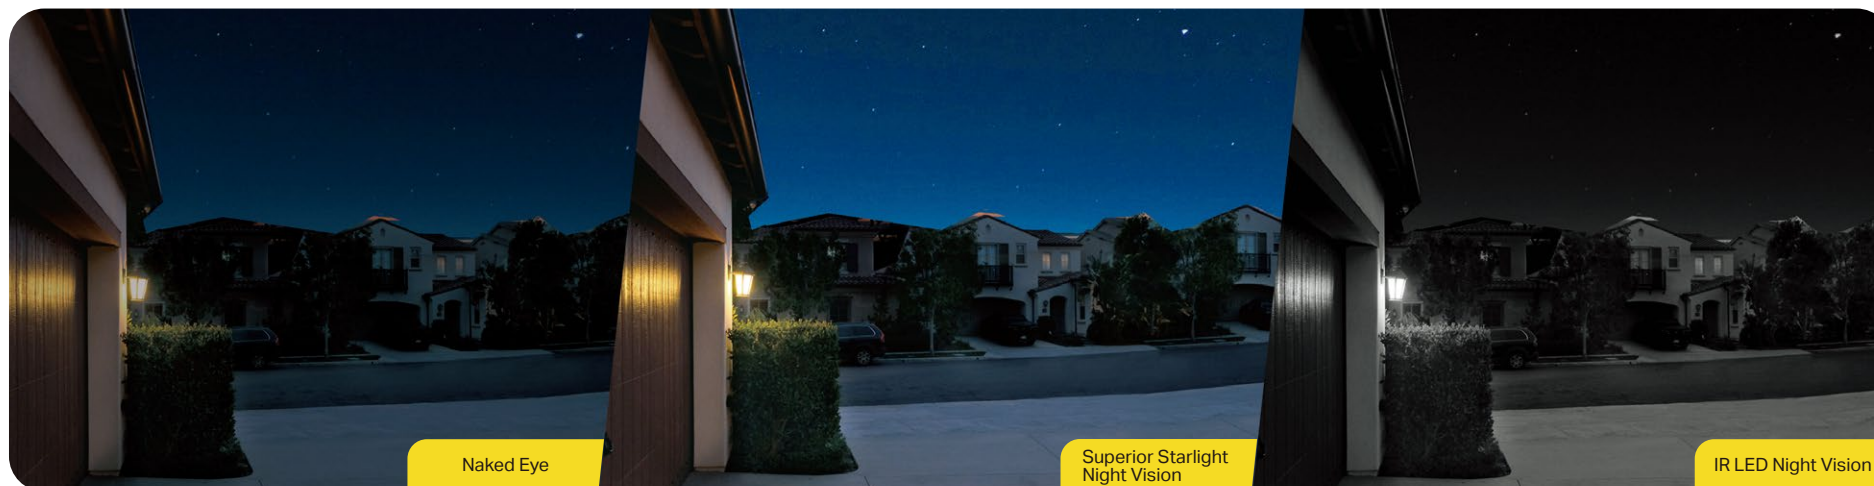

// Highlights

Superior Starlight Color Night Vision

The highly sensitive starlight sensor captures higher-quality images even in low-light conditions.