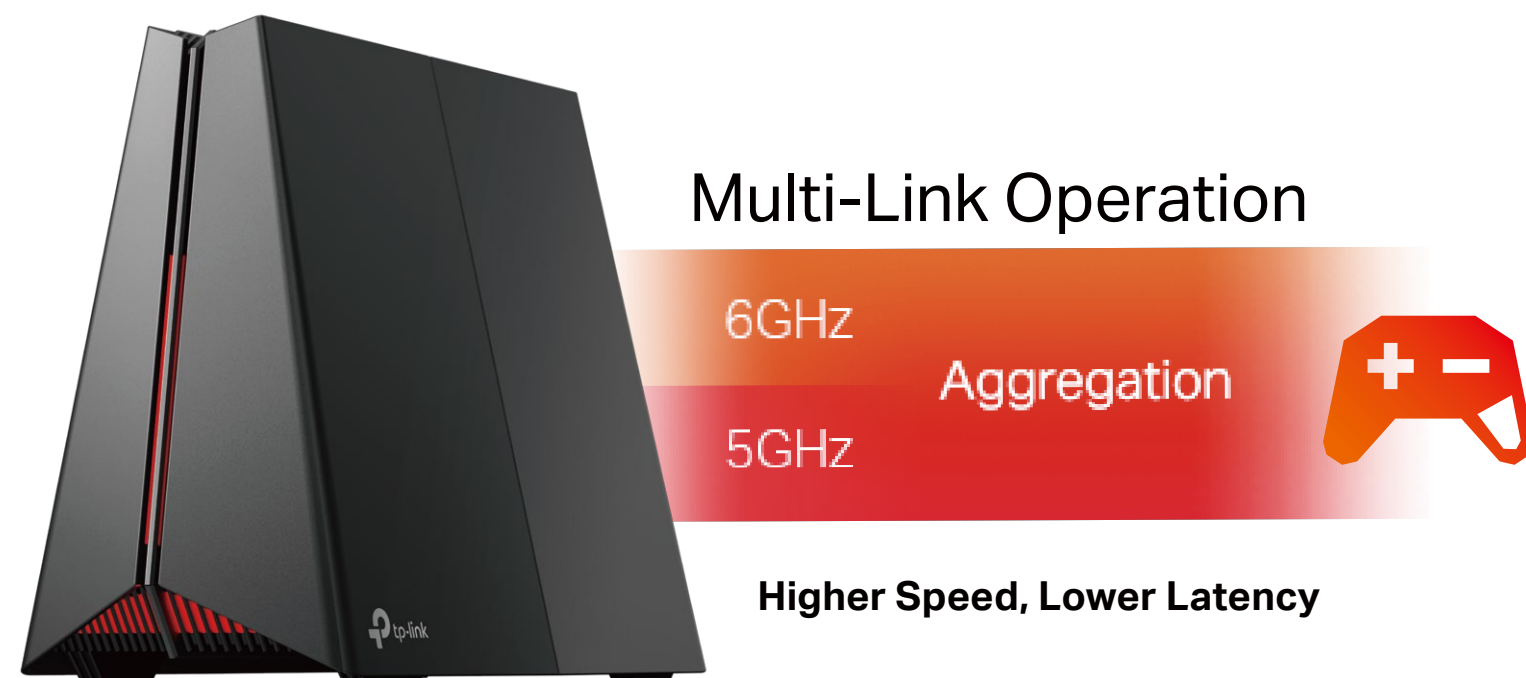

Wi-Fi 7

BE9300 Tri-Band Wi-Fi 7 Gaming Router

Redefining Wi-Fi Routers

Archer GE550

5G Multi-Gigabit Ports
for Blazing-Fast Connectivity^s

Unprecedented Speeds
up to 9220 Mbps^{†*}

Exclusive Game Acceleration
for Minimal Latency

Highlights

Wi-Fi 7 — Wi-Fi Like Never Before

Blazing-Fast Gaming Wi-Fi up to 9220 Mbps

Delivering 5764 Mbps on 6 GHz band, 2882 Mbps on 5 GHz band, and 574 Mbps on 2.4 GHz band, Archer GE550 is always ready for the fiercest battles. Keep your game on track with the dedicated 5GHz gaming band, freeing you from competing with your family's Netflix 4K streaming. †*

3.6× Faster Speeds with Multi-Link Operation

Multi-Link Operation (MLO) enables Archer GE550 to transmit data with Wi-Fi 7 clients across the 6 GHz and 5 GHz bands simultaneously, delivering 3.6× faster Wi-Fi speeds than Wi-Fi 6/6E routers, to ensure your gaming stays immersive and keep your network as fast as your reaction speed. †△

The powerful quad-core processor with 2 GB RAM handles massive throughput to numerous devices, eliminating buffering and maximizing entertainment. Get your crew together for the smoothest LAN party you've ever experienced.