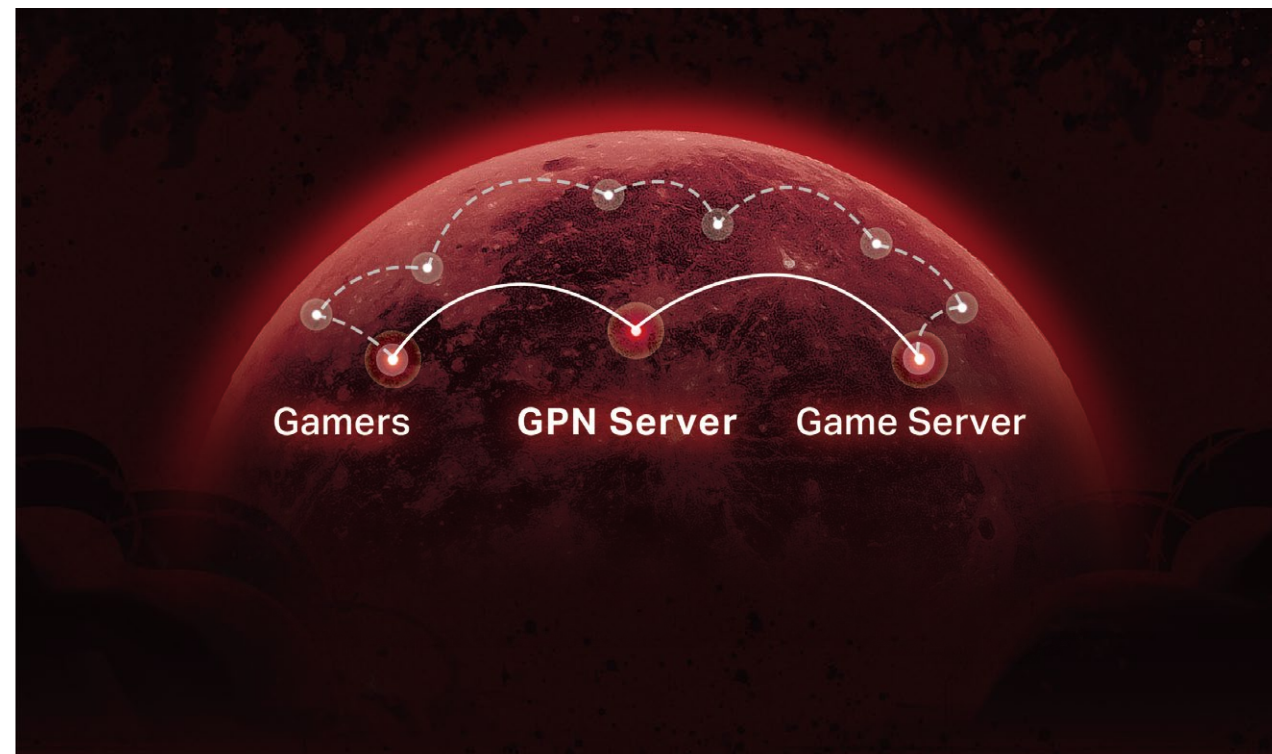

Highlights

Exclusive Game Acceleration for Minimal Latency

Prioritize Game Applications with QoS

Automatically detects and optimizes gaming streams to accelerate your game applications to run at high speeds, even on a crowded network.

Prioritize Game Devices with the Gaming Port

Automatically prioritizes your game device traffic, letting you focus on play, not battling for bandwidth.

Highlights

Exclusive Game Acceleration for Minimal Latency

Game Server Acceleration by GPN

Slash your game ping and packet loss with GPN (Gamers Private Network). A shorter path from gamers to game servers driven by real-time measurements and AI is your secret weapon for winning.

Archer GE550 ensures max flexibility and boosted throughput, which provides massive bandwidth to wired gaming devices and ultra-fast internet connections in any gaming scenario. [§]

Obliterate Dead Zones