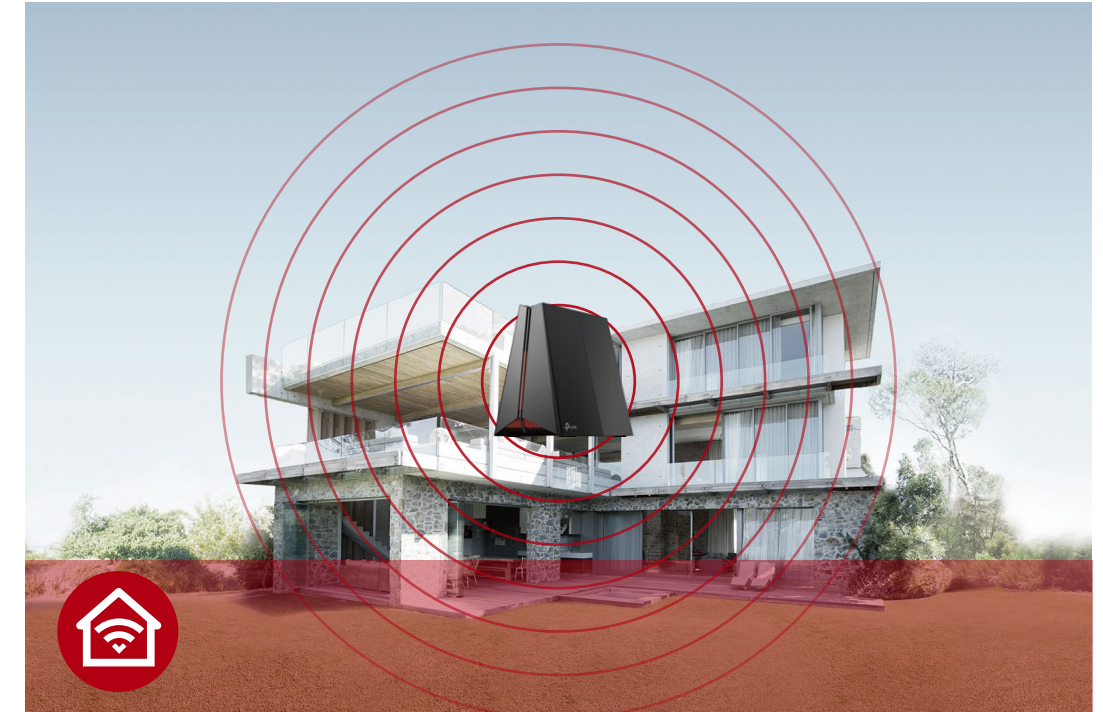

Archer GE550 ensures max flexibility and boosted throughput, which provides massive bandwidth to wired gaming devices and ultra-fast internet connections in any gaming scenario. [§]

Obliterate Dead Zones

Enjoy uninterrupted gaming in every corner of your home with 4× optimally positioned antennas, proprietary Wi-Fi optimization, and Beamforming technology. Turn every corner into your personal gaming arena.

Features

Ultra-Fast Speed

- Warp-Speed BE9300 Wi-Fi – Up to 9220 Mbps tri-band Wi-Fi 7 enables gaming, streaming and high-speed downloading on multiple devices—all at the same time.[†]
- 5G Multi-Gigabit Ports – 1× 5 Gbps Internet port + 1× 5 Gbps LAN port + 3× 2.5 Gbps LAN Ports + 1× USB 3.0 port ensure max flexibility and boosted throughput.
- Greenfield 6 GHz Band – Provides robust high-speed connections with a brand-new expansive and congestion-free band.
- Wi-Fi 7 – Wi-Fi 7 (802.11be) features advanced technologies, including Multi-Link Operation (MLO), 320MHz bandwidth, 4K QAM, and Multi-RUs drastically increasing the speed and efficiency of your entire network.[‡]
- Smart Connect – Intelligently assigns each device to the best Wi-Fi band for optimal performance.

Broad Wi-Fi Range

- Maximized Coverage – Proprietary WiFi optimization and 4× optimally positioned antennas along with Beamforming deliver more capacity, stronger and more reliable connections, and less interference.
- Beamforming Technology – Concentrates Wi-Fi signals towards individual devices to ensure stronger connections.
- Seamless EasyMesh network – Transfer between seamless whole-home Wi-Fi without any drops or lag and manage your whole network using a centralized panel. ^{**}