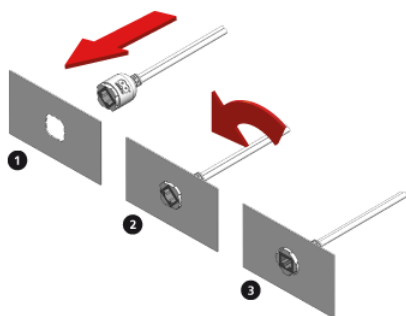

BULKHEAD MOUNT FEATURE

1. Insert PoE into the cut-out as shown on picture.
2. Rotate PoE for about 45 degrees.
3. Installation is completed.

TECHNICAL DATA

Set 5,5x2,1 (Standard)

Weight	0.06 kg / 0.13lb single piece 14.5 kg / 31.9 lb carton (200 pcs)
Single Peace	Plastic Bag: 31 x 10 x 1.2 cm
200 pcs Box	Carton Box: 46 x 30 x 25 cm

Injector 5,5x2,1 (Standard)

Weight	0.03 kg / 0.065 lb single piece 14.5 kg / 31.9 lb carton (400 pcs)
Single Peace	Plastic Bag: 31 x 10 x 1.2 cm
400 pcs Box	Carton Box: 46 x 30 x 25 cm