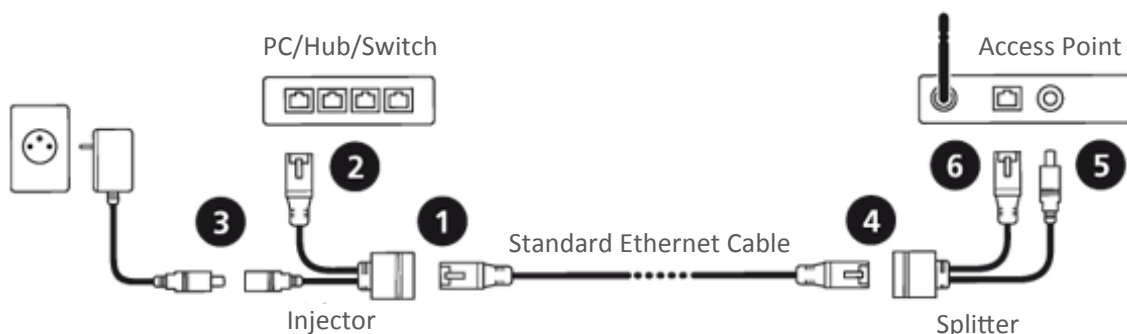

SCHEMATIC INSTALLATION PROCEDURE

ON THE LOWER END:

1. Connect network cable to RJ45 female connector of Passive PoE™ Injector
2. Connect RJ 45 male connector of Passive PoE™ Injector to lower end device (PC/Hub/Switch)
3. Connect DC connector of Passive PoE™ Injector to DC power source

ON THE UPPER END:

4. Connect network cable to RJ45 female connector of Passive PoE™ Splitter
5. Connect the DC connector of Passive PoE™ Splitter to DC connector of device you intend to power using Passive PoE™
6. Connect RJ 45 male connector of Passive PoE™ Splitter to ethernet port of device you intend to power using Passive PoE™