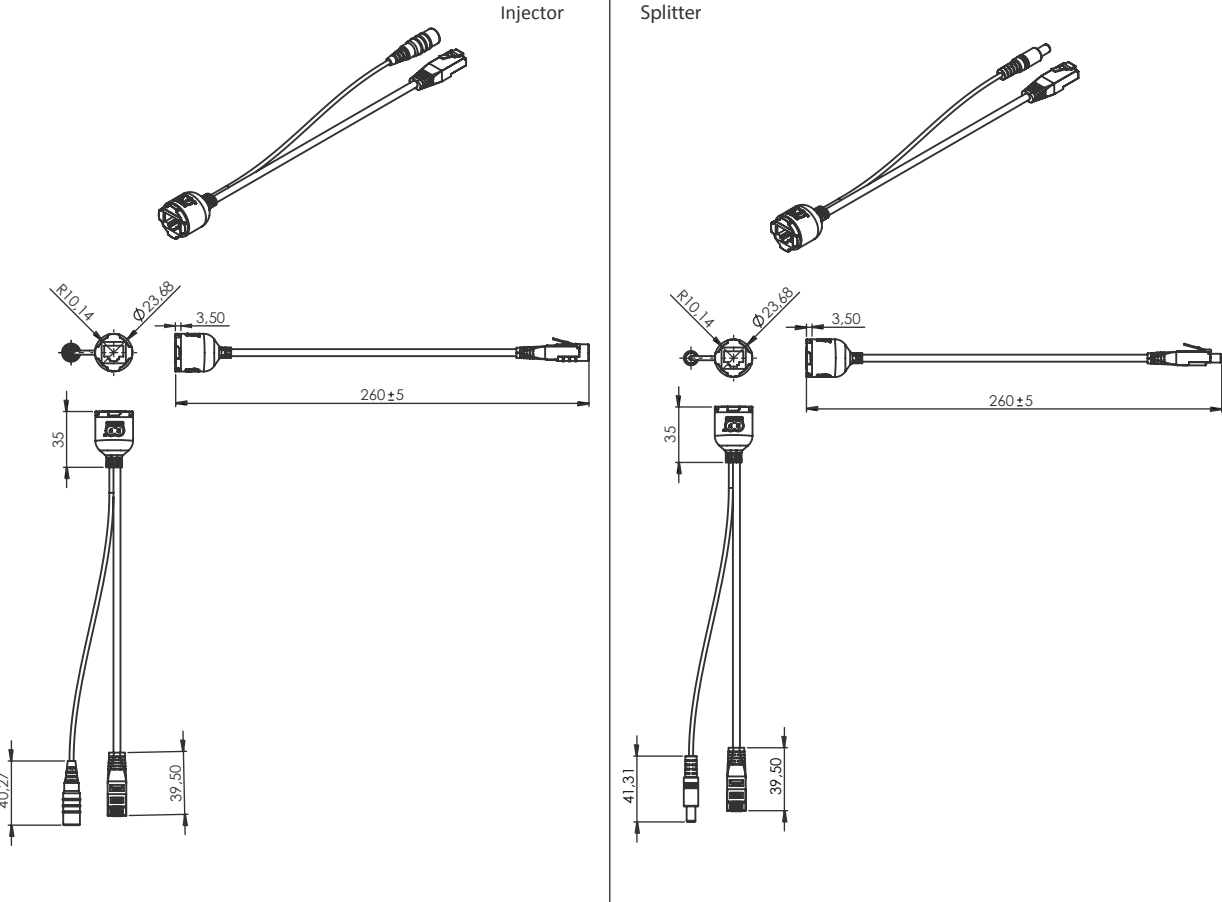

ON THE UPPER END:

4. Connect network cable to RJ45 female connector of Passive PoE™ Splitter
5. Connect the DC connector of Passive PoE™ Splitter to DC connector of device you intend to power using Passive PoE™
6. Connect RJ 45 male connector of Passive PoE™ Splitter to ethernet port of device you intend to power using Passive PoE™

BULKHEAD MOUNT FEATURE

1. Insert PoE into the cut-out as shown on picture.
2. Rotate PoE for about 45 degrees.
3. Installation is completed.

TECHNICAL DATA

Set 5,5x2,1 (Standard)

Weight	0.06 kg / 0.13lb single piece 14.5 kg / 31.9 lb carton (200 pcs)
Single Peace	Plastic Bag: 31 x 10 x 1.2 cm
200 pcs Box	Carton Box: 46 x 30 x 25 cm

CONNECTION LAYOUT