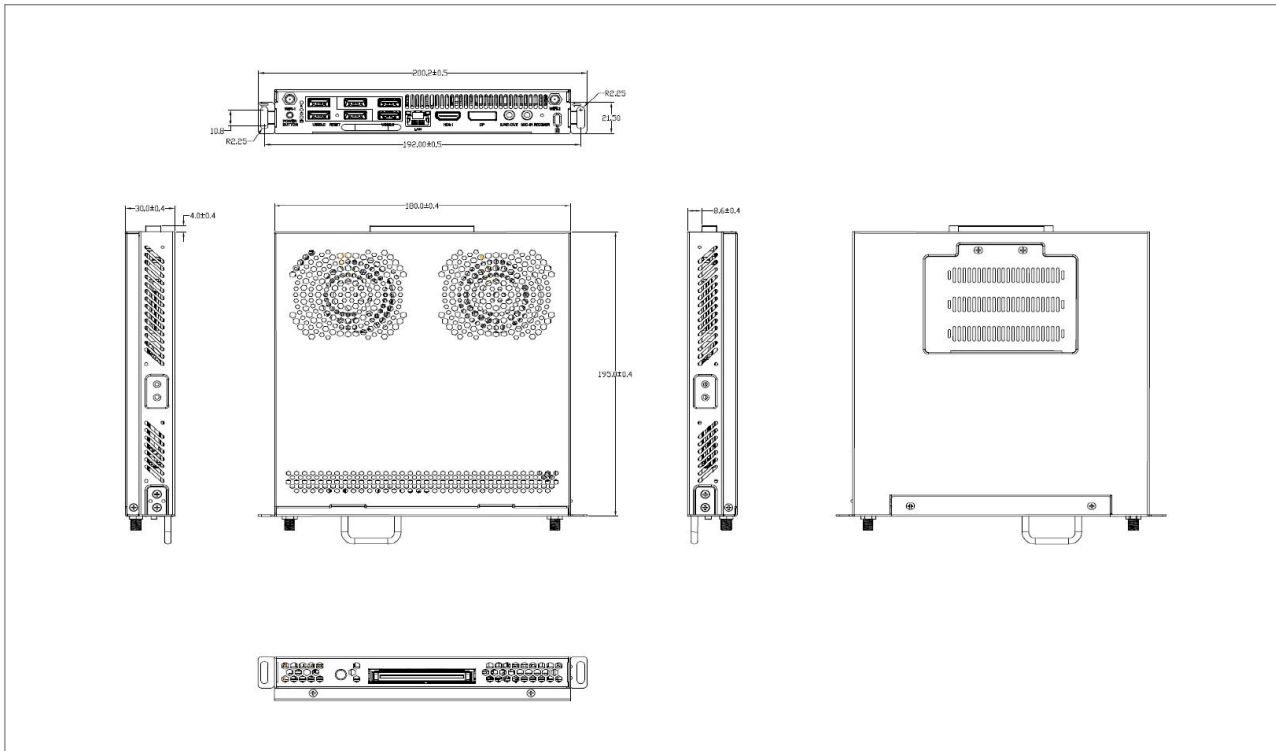

### Main Board Port

- 3 x USB 2.0
- 3 x USB 3.0
- 1 x MIC IN
- 1 x LINE OUT

### Wi-Fi/Bluetooth/Extension

- 802.11 a/b/g/n/e/ac/ax (Wi-Fi 6)
- Bluetooth 5.2
- M.2 2230

# Dimensions