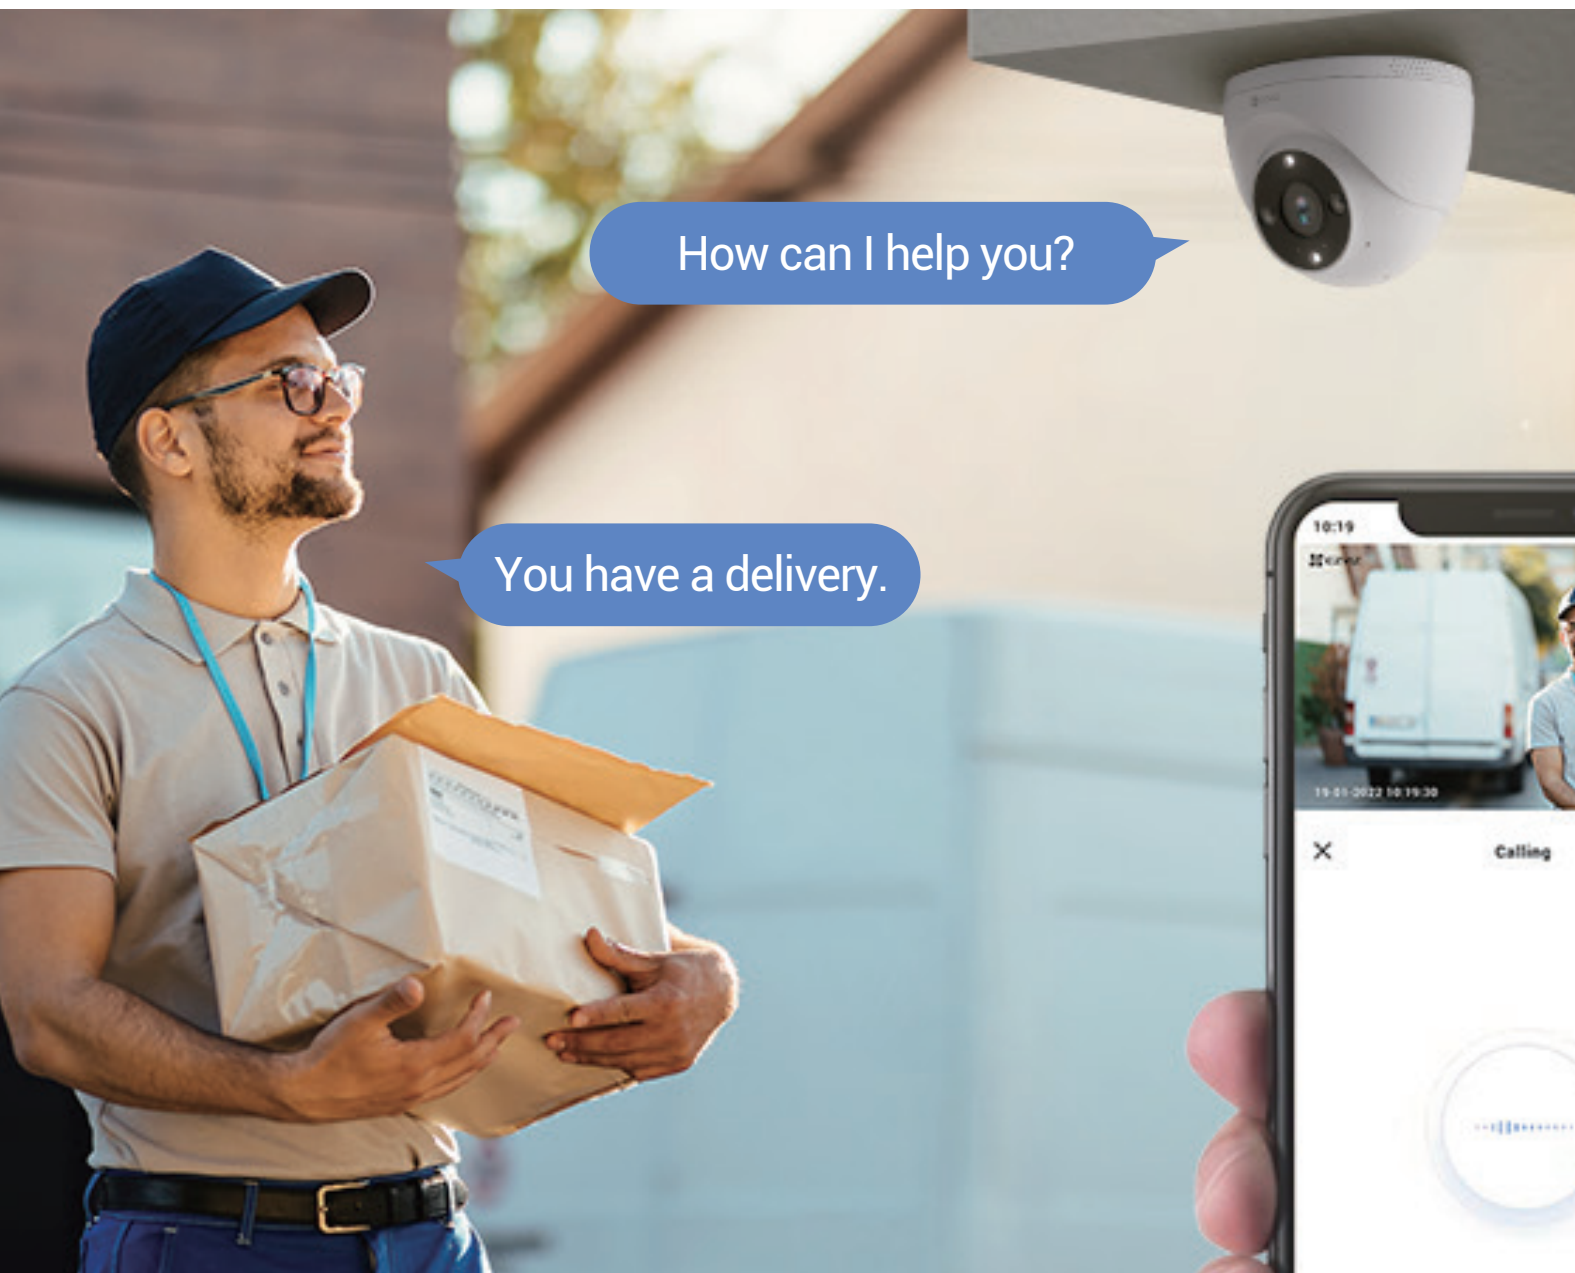

Hear what's happening

It is easier than ever to hear and see what's happening in your backyard wherever you are. The built-in dual-mic gives the H4 PoE a big boost in picking up audio clearly, pushing the pickup distance to a remarkable 15 meters.

How can I help you?

You have a delivery.

Greeting can be this easy

Enjoy two-way communication by simply using your phone. Or, pre-record specific voice messages that automatically play when people are detected on camera.