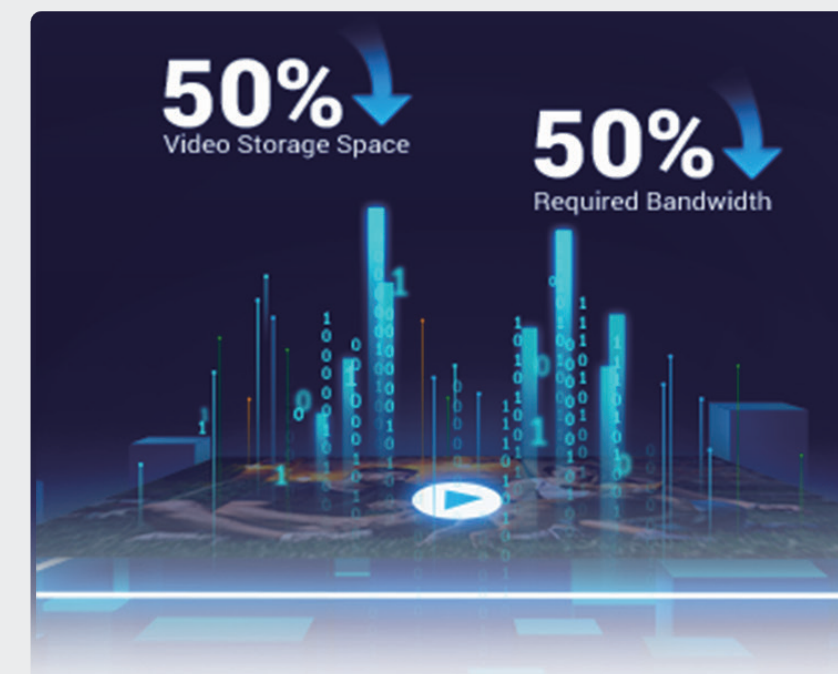

Dual storage options

Safely store important videos on a large local storage card, or by subscribing to the EZVIZ CloudPlay.

H.265 video technology

H.265 creates a smoother viewing experience while only using about 50% of the data storage space required by cameras with H.264.⁴