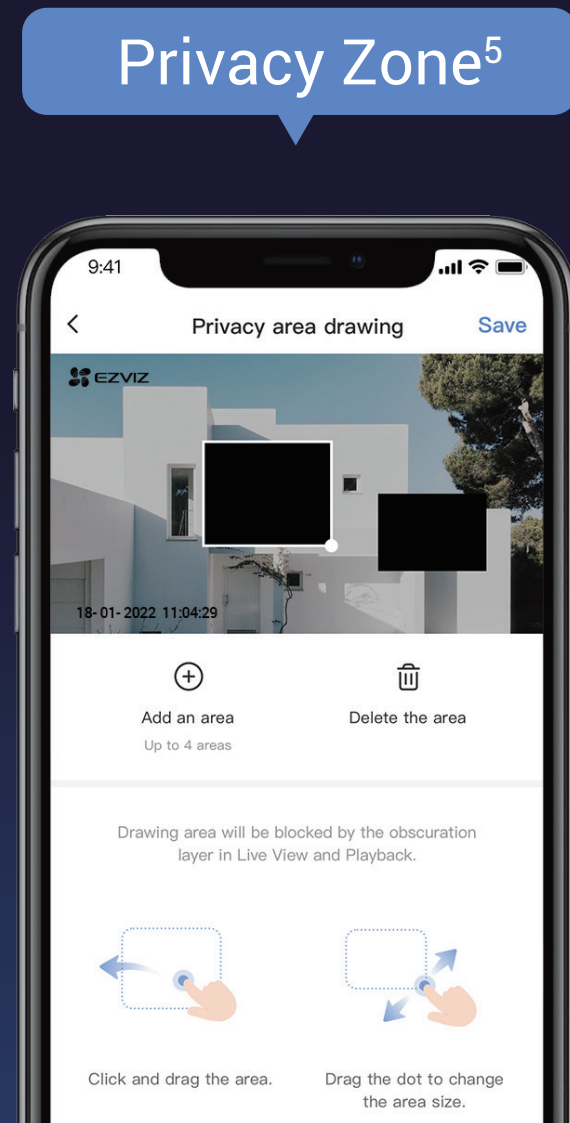

We're committed to protecting with trust

We put security as the primary goal of every product and system that we build, and assiduously improve our practices to better protect your device, data and privacy.

[Learn more about our security practices >](#)