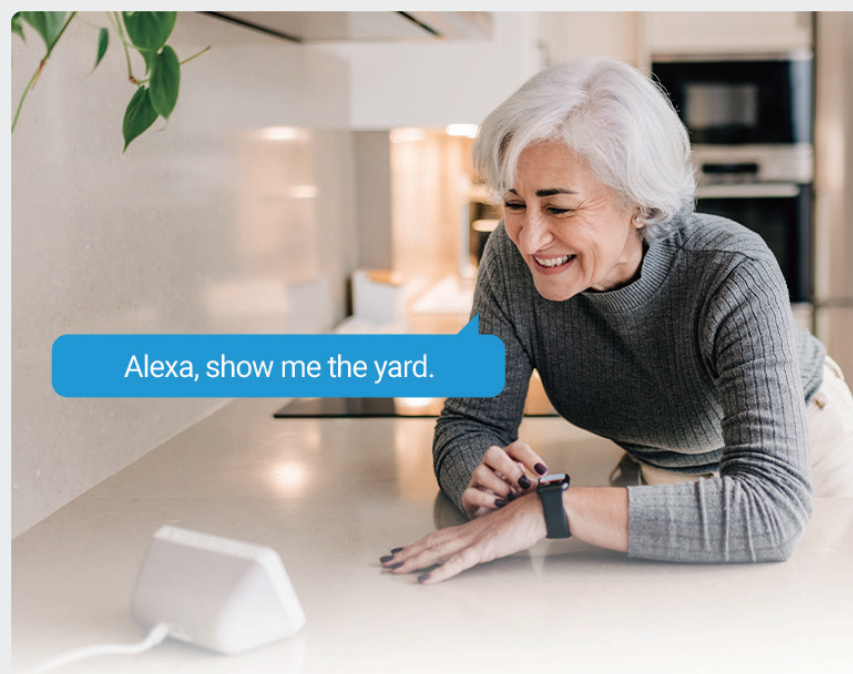

How can I help you?

You have a delivery.

Greeting can be this easy

Enjoy two-way communication by simply using your phone. Or, pre-record specific voice messages that automatically play when people are detected on camera.

Durable in any weather

The IP67-rated H4 PoE ensures long-lasting performance even under the toughest weather conditions.

Hands-free control

With integration to your voice assistants, you can pull up the video feed by simply saying "Alexa" or "Hey Google."