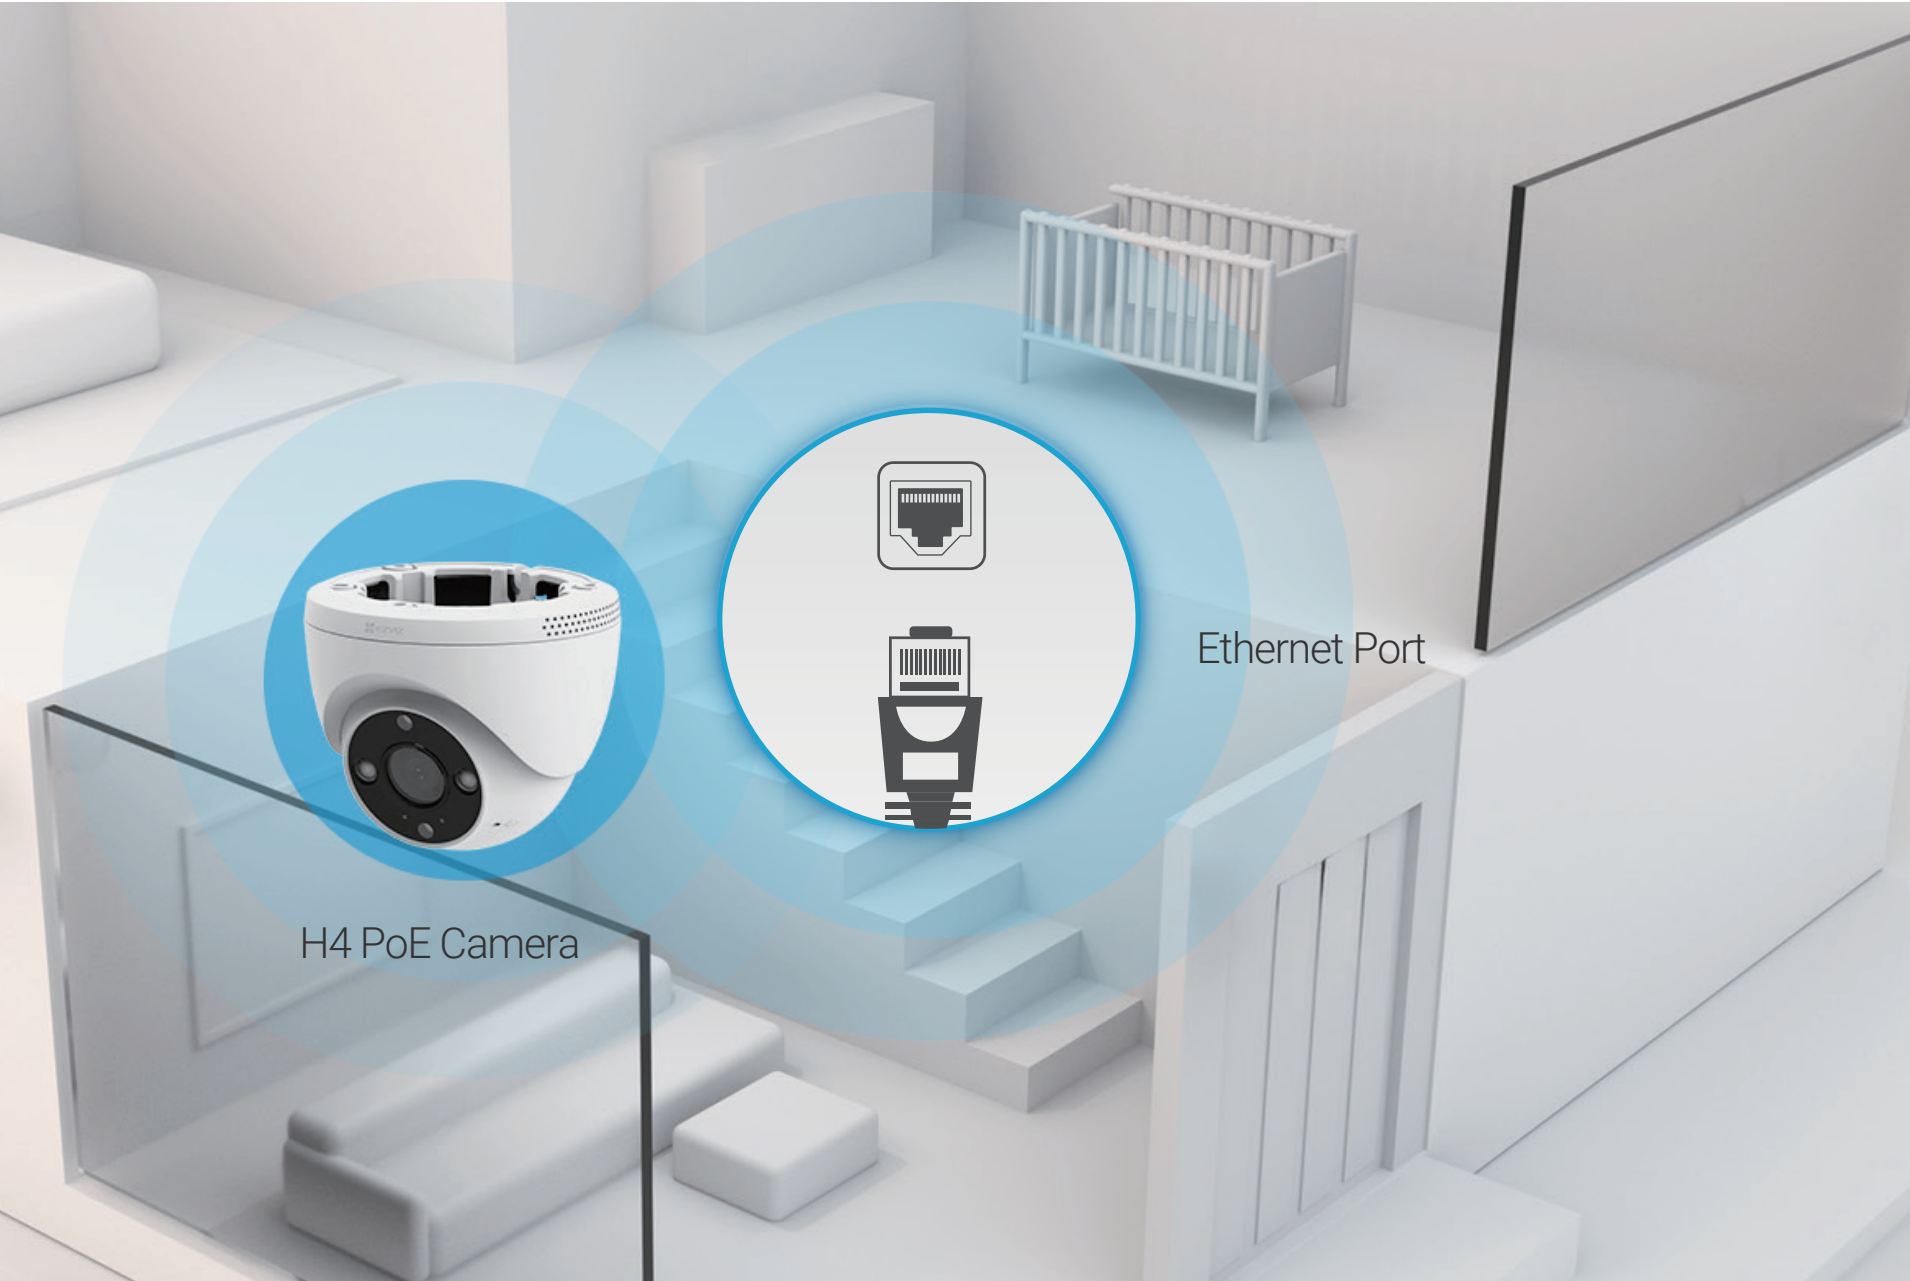

H4 PoE **2K**

Smart PoE Security Camera

Simple yet sturdy for year-round protection

With the H4 PoE, a single cable is enough to supply the camera with uninterrupted power and a stable network. Simple to install but rich in its features, the camera monitors large areas with smart detections, and delivers stunning video with clear audio for all the details that matter. Safeguarding your home and business from day to night, the H4 PoE is versatile for various spaces and ready for any weather.

Thanks to the simple plug-and-play installation, the H4 PoE is supplied with power and connected to the Internet via a single Ethernet cable. It reduces dangling wires to tidy up your walls and space, while ensuring that your camera rarely goes offline due to dead batteries or lack of Wi-Fi signal.

Non-Stop
Power Delivering

Stable
Network

Cost-Effective
Installation

Simple
Maintenance

Get you covered indoors and outdoors

Whether it's outdoors or indoors, to protect your home or your business, the H4 PoE serves as a compact and powerful security solution that plugs in for 24/7 peace of mind.

On-device AI for smarter detection

The camera's on-board AI algorithm helps it identify moving people and vehicles in particular. It reduces alerts caused by falling leaves or flying insects, and informs you when someone parks in your property area without permission.