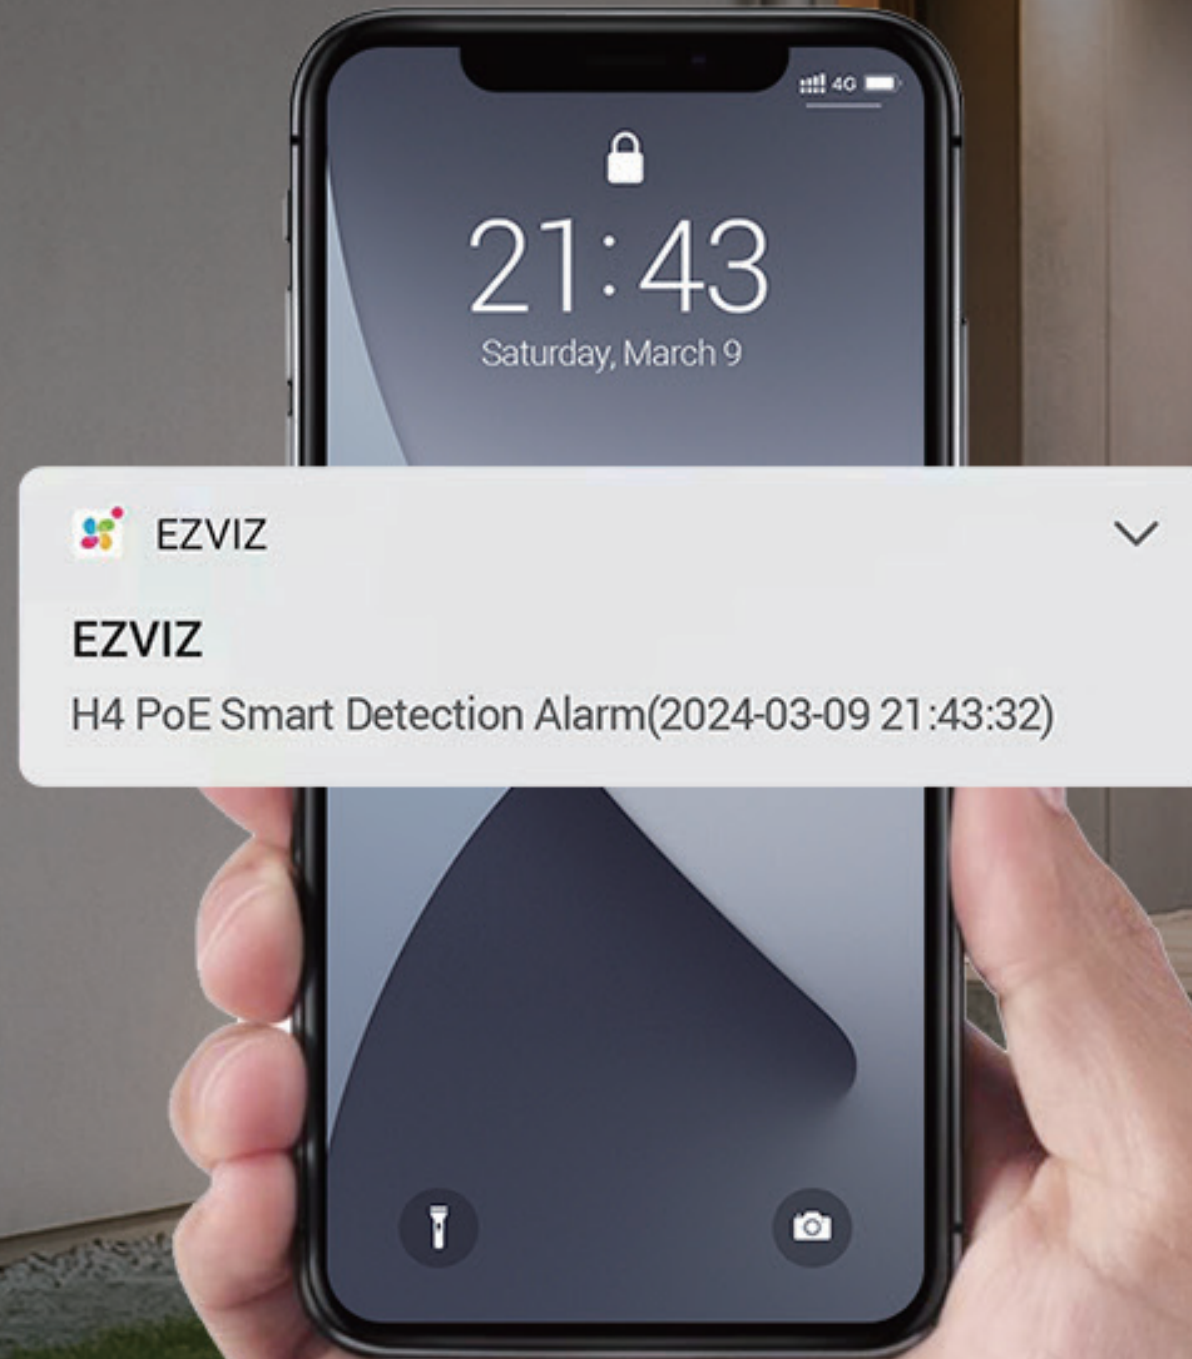

H4 PoE **2K**

Smart PoE Security Camera

Simple yet sturdy for year-round protection

With the H4 PoE, a single cable is enough to supply the camera with uninterrupted power and a stable network. Simple to install but rich in its features, the camera monitors large areas with smart detections, and delivers stunning video with clear audio for all the details that matter. Safeguarding your home and business from day to night, the H4 PoE is versatile for various spaces and ready for any weather.

On-device AI for smarter detection

The camera's on-board AI algorithm helps it identify moving people and vehicles in particular. It reduces alerts caused by falling leaves or flying insects, and informs you when someone parks in your property area without permission.

 AI-Powered Human / Vehicle Shape Detection

 Customizable Detection Zone

 No Subscription Fee

Adjustable sound and light alarm

The camera offers an additional level of security with its active defense function. When it notices intruders, it triggers a powerful siren and flashes at them with two spotlights³ to warn them on the spot. What's more, users can flexibly adjust the sound and light alarm settings to suit their preferences.

Designed to make protection last all night

01 *Impressive, far-reaching night vision*

The H4 PoE camera ensures that no one sneaks in under the cover of darkness. It helps you see far enough to know what's going on around your home.