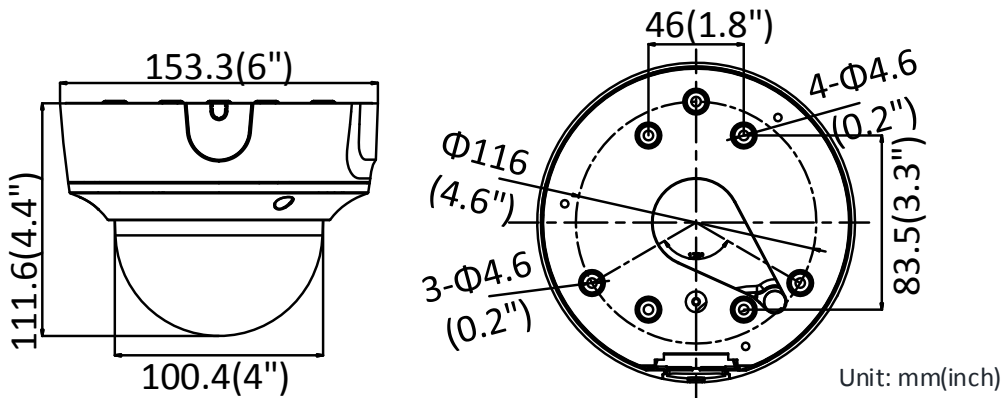

and Current	PoE (802.3af, 36V to 57V), 0.4A to 0.2A, max. 12W
Protection Level	IP67, IK10
Material	Metal
Dimensions	Camera: Φ 153.3 $\times$ 111.6mm (Φ 6" $\times$ 4.4")
Weight	Camera: Approx. 835g (1.8 lb.) With Package: Approx. 1305g (2.9 lb.)

Available Model:

DS-2CD2763G1-IZ (2.8 to 12 mm), DS-2CD2763G1-IZS (2.8 to 12 mm)

Dimensions

Accessories