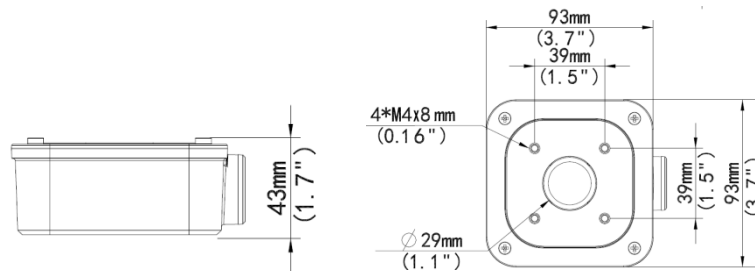

Dimensions

Zhejiang Uniview Technologies Co.,Ltd.

South Tower, Building 10, Wanlun Science Park, 88 Jiangling Road, Hangzhou, P.R.China 310051

Email: overseasbusiness@uniview.com; globalsupport@uniview.com

<http://www.uniview.com>

©2015 Zhejiang Uniview Technologies Co.,Ltd. All rights reserved.

*Product specifications and availability are subject to change without notice.