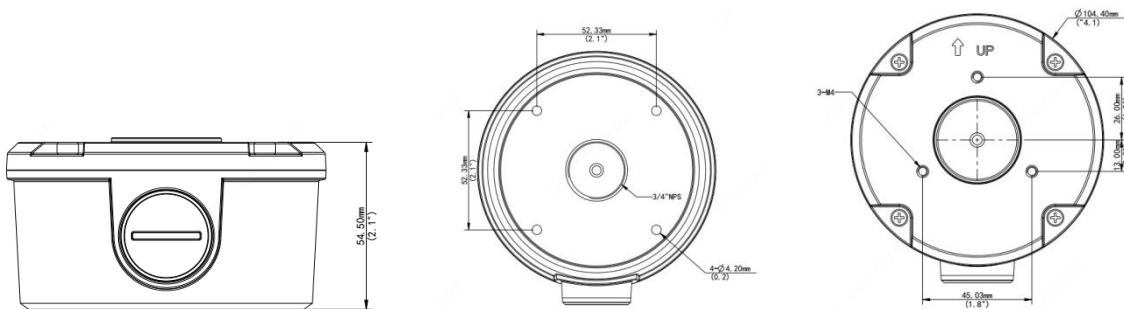

Bullet Camera Junction Box

TR-JB05-B-IN-BLACK

Specifications

Bracket	TR-JB05-B-IN
Application	Junction box for IPC21XX series(Extra back outlet)
Dimensions	Φ104.4mm*54.5mm(4.1" x2.1")
Weight	0.36kg(0.79lb)
Material	Aluminum alloy

Dimension

Zhejiang Uniview Technologies Co.,Ltd.

South Tower, Building 10, Wanlun Science Park, 88 Jiangling Road, Hangzhou, P.R.China 310051

Email: overseasbusiness@uniview.com; globalsupport@uniview.com

<http://www.uniview.com>

©2015 Zhejiang Uniview Technologies Co.,Ltd. All rights reserved.

*Product specifications and availability are subject to change without notice.