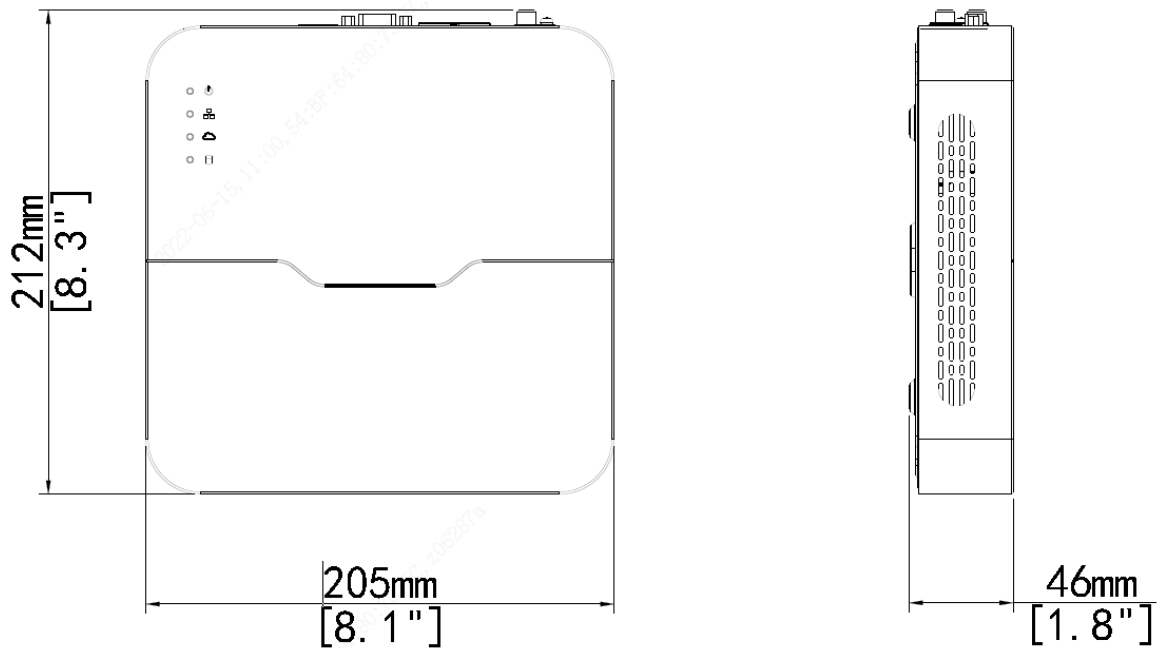

Dimensions

Rear Panel

Take **NVR501-04B-LP4** for example