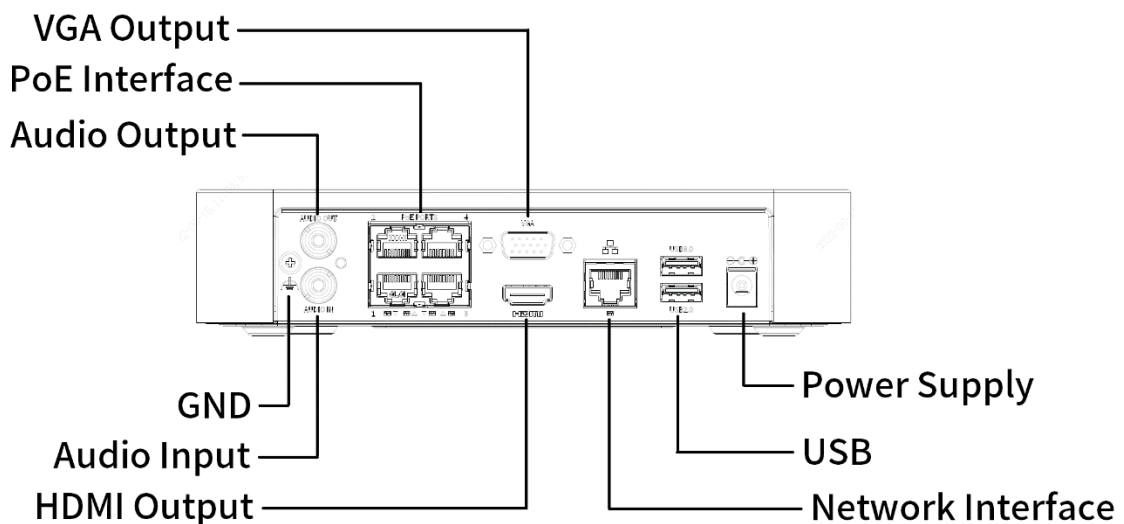

Zhejiang Uniview Technologies Co., Ltd.

Building No.10, Wanlun Science Park, Jiangling Road 88, Binjiang District, Hangzhou, Zhejiang, China

Email: overseasbusiness@uniview.com; globalsupport@uniview.com

<http://sgcdn.uniview.com>

©2022 Zhejiang Uniview Technologies Co., Ltd. All rights reserved.

* Product specifications and availability are subject to change without notice.