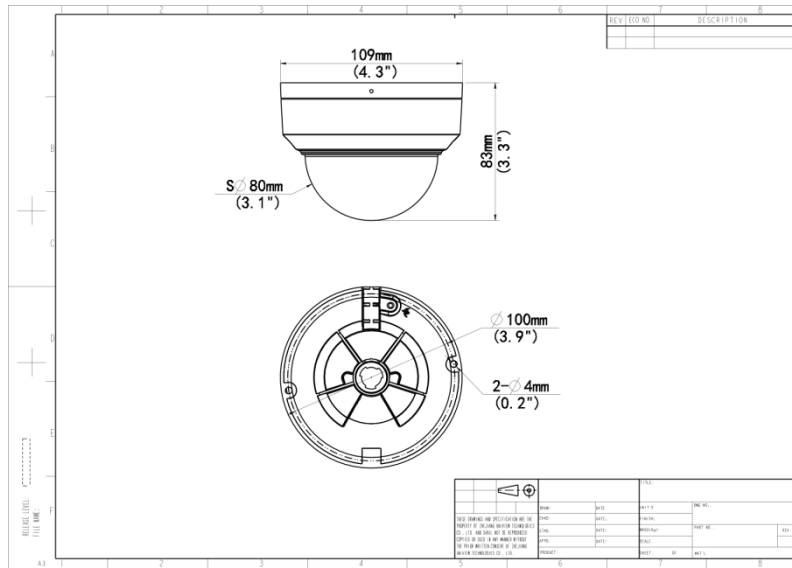

Dimensions

Zhejiang Uniview Technologies Co., Ltd.

No. 369, Xietong Road, Xixing Sub-district, Binjiang District, Hangzhou City, 310051, Zhejiang Province, China

Email: overseasbusiness@uniview.com; globalsupport@uniview.com

<http://www.uniview.com>

©2023-2024 Zhejiang Uniview Technologies Co., Ltd. All rights reserved.

*Product specifications and availability are subject to change without notice.

*Despite our best efforts, technical or typographical errors may exist in this document. Uniview cannot be held responsible for any such errors and reserves the right to change the contents of this document without prior notice.