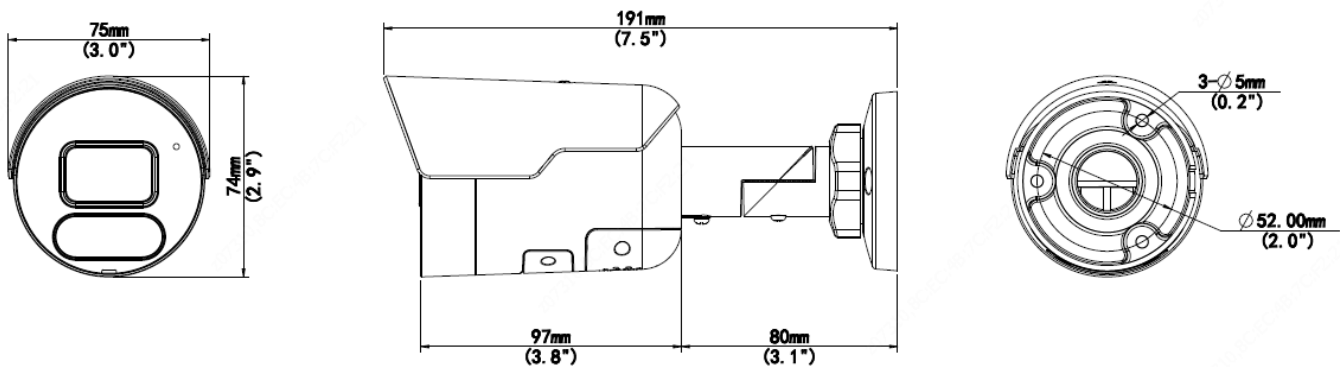

## Key Features

- High quality image with 8MP, 1/2.7"CMOS sensor
- 8MP (3840\*2160)@20fps; 5MP (3072\*1728)@30/25fps; 4MP (2560\*1440)@30/25fps; 2MP (1920\*1080) @30/25fps
- Ultra 265, H.265, H.264, MJPEG
- Smart intrusion prevention, include cross line, intrusion, enter area, leave area detection
- Based on target classification, smart intrusion prevention significantly reduce false alarm caused by leaves, birds and lights etc., accurately focus on human and, motor vehicle and non-motor vehicle
- Intelligent face capture
- Intelligent People Flow Counting and Crowd Density Monitoring
- 120dB true WDR technology enables clear image in strong light scene
- Support 9:16 Corridor Mode
- Built-in Mic
- Built-in Speaker
- Smart IR, up to 30m (98ft) IR distance
- Supports 256 G Micro SD card
- IP67 protection

	EN 62368-1 UL 62368-1
Environment	CE-ROHS (2011/65/EU;(EU)2015/863); WEEE (2012/19/EU); REACH (Regulation (EC) No 1907/2006)
Protection	Ingression protection: IP67 (IEC 60529-2013)
<b>General</b>	
Power	DC 12V±25%, PoE (IEEE 802.3af)
	Power consumption: Max 10.5W
Power Interface	∅ 5.5mm coaxial power plug
Dimensions (L × W × H)	191× 75 × 74mm (7.5" × 3.0" × 2.9")
Weight	0.41kg (0.90lb)
Material	Metal
Working Environment	-30°C ~ 60°C (-22°F ~ 140°F), Humidity: ≤95% RH (non-condensing)
Storage Environment	-30°C ~ 60°C (-22°F ~ 140°F), Humidity: ≤95% RH (non-condensing)
Surge Protection	4KV
Reset Button	Supported

## Dimensions