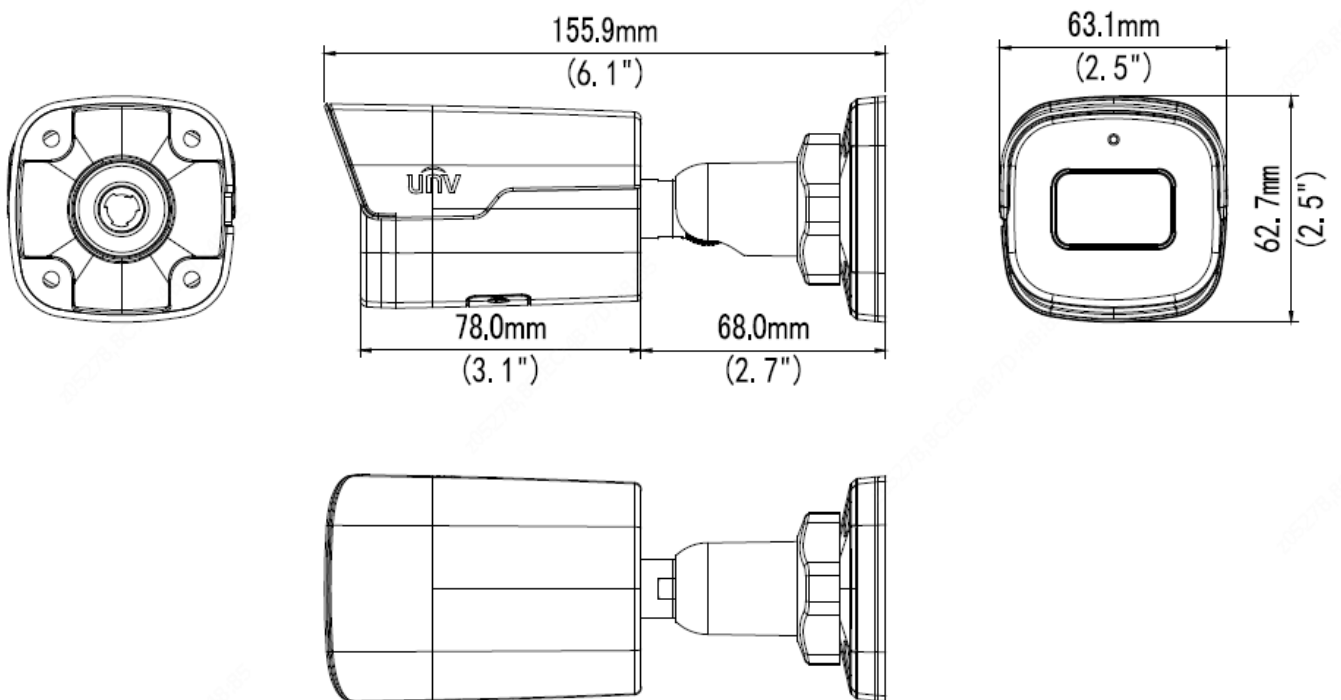

Certifications

EMC	FCC CFR 47 Part 15 EN 55032:2015 EN 55024:2010 EN 61000-3-2:2014 EN 61000-3-3-2013
Safety	IEC 62368-1 EN 62368-1 UL 62368-1
Environment	CE-ROHS (2011/65/EU;(EU)2015/863); WEEE (2012/19/EU); REACH (Regulation (EC) No 1907/2006)
Protection	Ingression protection: IP67 (IEC 60529-2013)

General

Power	DC 12V±25%, PoE (IEEE 802.3af)
	Power consumption: Max 5.0W
Power Interface	Ø 5.5mm coaxial power plug
Dimensions (L × W × H)	155.9 × 63.1 × 62.7mm (6.1" × 2.5" × 2.5")
Weight	0.425kg (0.93lb)
Material	Metal
Working Environment	-30°C ~ 60°C (-22°F ~ 140°F), Humidity: ≤95% RH (non-condensing)
Storage Environment	-30°C ~ 60°C (-22°F ~ 140°F), Humidity: ≤95% RH (non-condensing)
Surge Protection	4KV
Reset Button	Supported

Dimensions