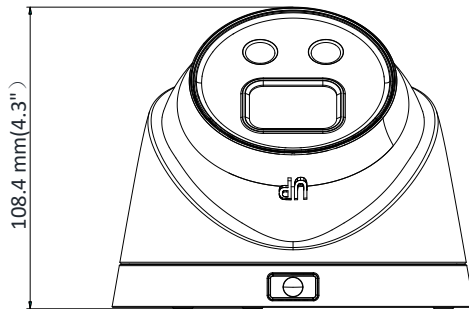

Dimensions