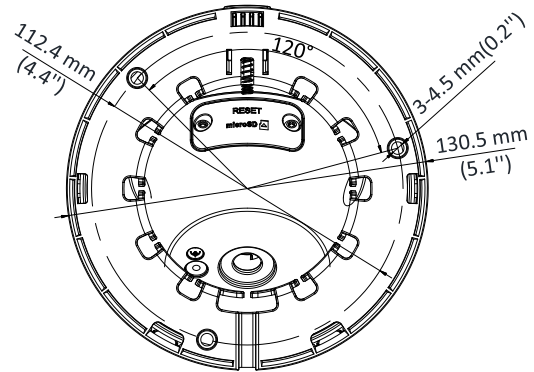

DS-2CD2346G2-I 4 MP IR Fixed Turret Network Camera

Key Features

- Max. 2688 × 1520 @ 25fps
- 2.8 mm/4 mm/6 mm fixed lens
- H.265, H.264
- 120dB WDR
- False alarm filter by target classification
- 12 VDC & PoE (802.3af, class 3)
- IR range: Up to 50 m
- Support on-board storage, up to 128 GB
- IP67
- BLC/3D DNR/ROI
- Color: 0.007 Lux @ (F1.2, AGC ON), 0.012 Lux @ (F1.6, AGC ON)

Simultaneous Live View	Up to 6 channels
User/Host	Up to 32 users 3 levels: Administrator, Operator and User
Client	iVMS-4200, Hik-Connect, iVMS-5200, iVMS-4500
Web Browser	IE8+, Chrome 31.0-44, Firefox 30.0-51, Safari 8.0+
Interface	
Communication Interface	1 RJ45 10M/100M self-adaptive Ethernet port
On-board Storage	Built-in micro SD/SDHC/SDXC slot, up to 128 GB
Reset Button	Yes
SVC	H.265 encoding and H.264 encoding support
Smart Feature-set	
Behavior Analysis	Line crossing detection, intrusion detection, region entrance detection, region exit detection, false alarm filter by target classification
General	
Operating Conditions	-30 °C to +50 °C (-22 °F to +122 °F), humidity 95% or less (non-condensing)
Power Supply	12 VDC ± 25%, 5.5 mm coaxial power plug PoE (802.3af, class 3)
Power Consumption	12 VDC, 0.7 A, max: 8.5 W PoE: (802.3af, 36 V to 57 V), 0.3 A to 0.2 A, max: 10 W
IR Range	Up to 50 m
Wavelength	850 nm
Protection Level	IP67
Material	Camera body: metal, bottom base: plastic
Dimensions	Camera: $\Phi 130 \times 105$ mm ($\Phi 5.1'' \times 4.1''$)
Weight	Camera: 500 g (1.1 lb.) With package: 780 g (1.7 lb.)

Available Models

DS-2CD2346G2-I (2.8/4/6 mm)

Dimensions

Accessories

DS-1273ZJ-130-TRL
Wall mount

DS-1271ZJ-130-TRL
Pendant mount

DS-1281ZJ-M
Inclined ceiling mount

Distributed by