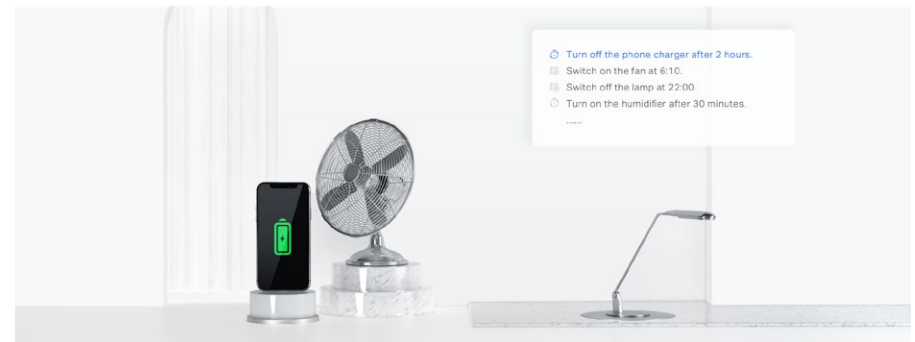

Live Smarter by Presetting Time

Schedule and Timer features allow you to create weekly schedule and countdown plans. All of your connected electronics will automatically work at your preset time, making your life smart, convenient, and energy-saving.