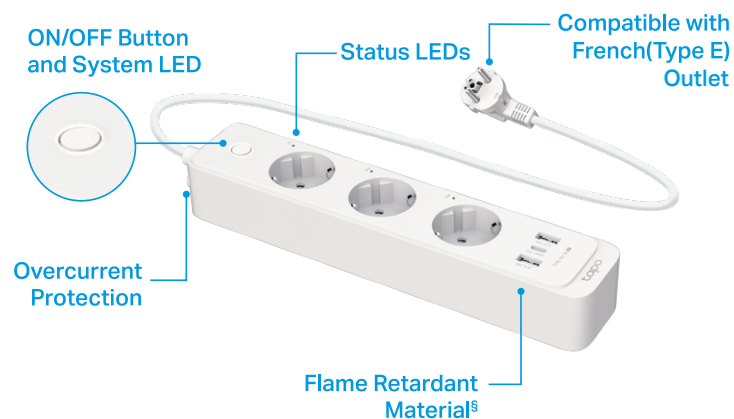

// Highlights

Remote Control from Anywhere

Instantly turn connected devices on/off wherever you are via the Apple Home app or Tapo app. Designed to facilitate your life and help eliminate potential safety hazards.

Multiple Safety Guarantees

Built-in protection against overcurrent and overheating, combined with a flame-resistant casing and sturdy construction, keep you and your devices safe.

// Features

- **Individually Control** – Independently control up to 3 smart outlets.
- **18W Fast-Charging** – Support PD and QC 3.0 fast charging for compatible devices.
- **HomeKit-Enabled** – Set up and control using the Apple Home app directly from your iPhone or iPad.
- **Voice Control** – Manage your smart power strip with voice commands via Siri, Alexa or Google Assistant.
- **Remote Control** – Instantly turn connected devices on/off wherever you are through the Tapo app.
- **Schedule** – Preset a schedule to automatically manage devices.
- **Timer** - Create a countdown timer for connected electronics.
- **Overcurrent Protection** - Integrated current sensing to protect against overcurrent and safeguard your devices.
- **Easy Setup and Use** - No hub required, set up quickly and manage easily through the free app.
- **Device Sharing** - Easily share management permissions with each member of your family.
- **Away Mode** – Automatically turns devices on and off at different times to give the appearance that someone is home.
- **Flame-Retardant*** - PC flame-retardant materials help minimize burning hazards.

// Specifications

General

- LED&Button: Status LED, Power Button
- Material: V-0(UL-94) Flame retardant PC
- Voltage: AC, 100-240 V, 50/60 Hz
- Max Load: 2300 W, 10A[#]
- Protocols: IEEE 802.11b/g/n, 2.4 GHz Wi-Fi, Bluetooth 4.2 (For onboarding only)