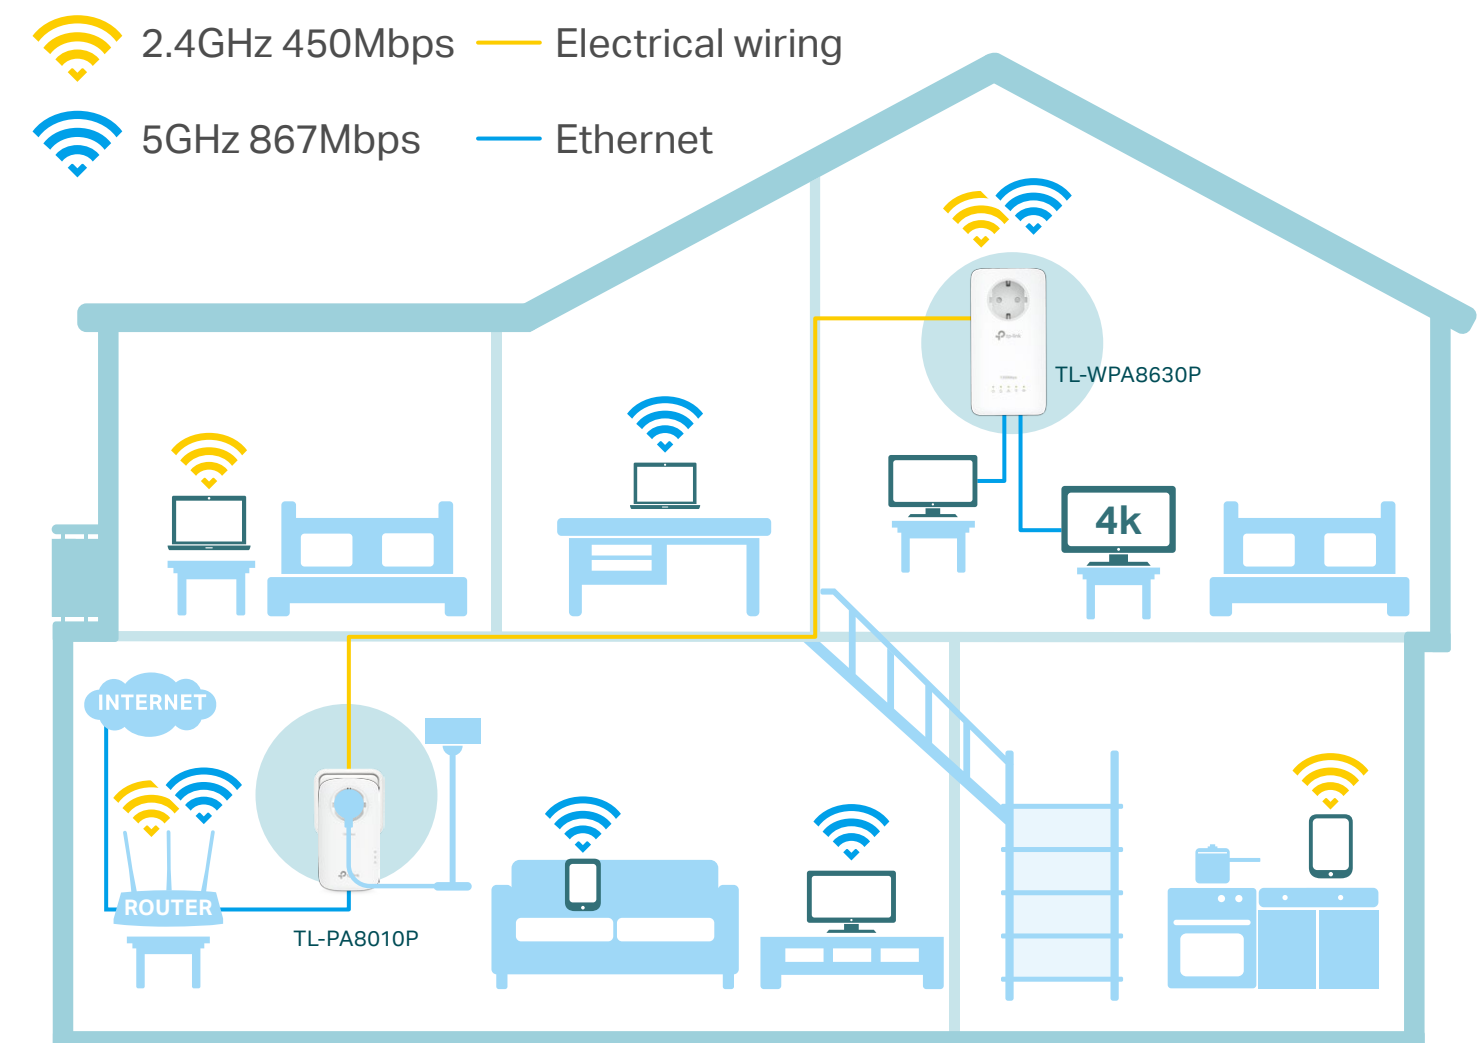

## 2 × 2 MIMO for More Throughput over Powerline

2 × 2 MIMO technology is like adding an extra lane on a highway. It establishes multiple simultaneous connections so you can enjoy 2× faster, more stable powerline speeds.

## Wi-Fi Auto-Sync for Unified Wi-Fi Network

Simply set up a Wi-Fi network and apply any changes across all powerline adapters with Wi-Fi Clone and Wi-Fi Move.

## HomePlug AV2 Standard Compliant

HomePlug AV2 provides users with stable, high-speed data transfer rates of up to 1300Mbps on a line length of up to 300 meters.

## Speed

- HomePlug AV2 – Provides up to 1300Mbps high speed data transmission over a home's existing electrical wiring
- Wireless AC Standard – Dual-band Wi-Fi speeds of 450Mbps on the 2.4GHz band and 867Mbps on the 5GHz band
- Multiple Gigabit Ports – Three gigabit ethernet ports for game consoles, smart TVs, or media receivers