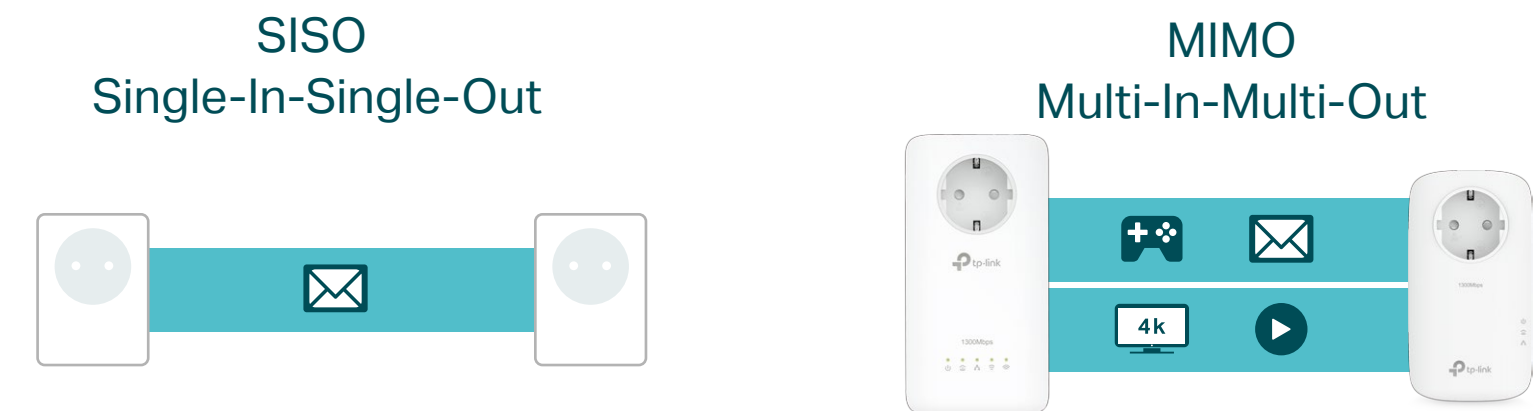

## Fast Dual Band Wi-Fi for Every Need in Every Room

450Mbps (2.4GHz) is ideal for browsing the web and video chatting, while 867Mbps (5GHz) is perfect for HD streaming and lag-free gaming.

## 2 × 2 MIMO for More Throughput over Powerline

2 × 2 MIMO technology is like adding an extra lane on a highway. It establishes multiple simultaneous connections so you can enjoy 2× faster, more stable powerline speeds.