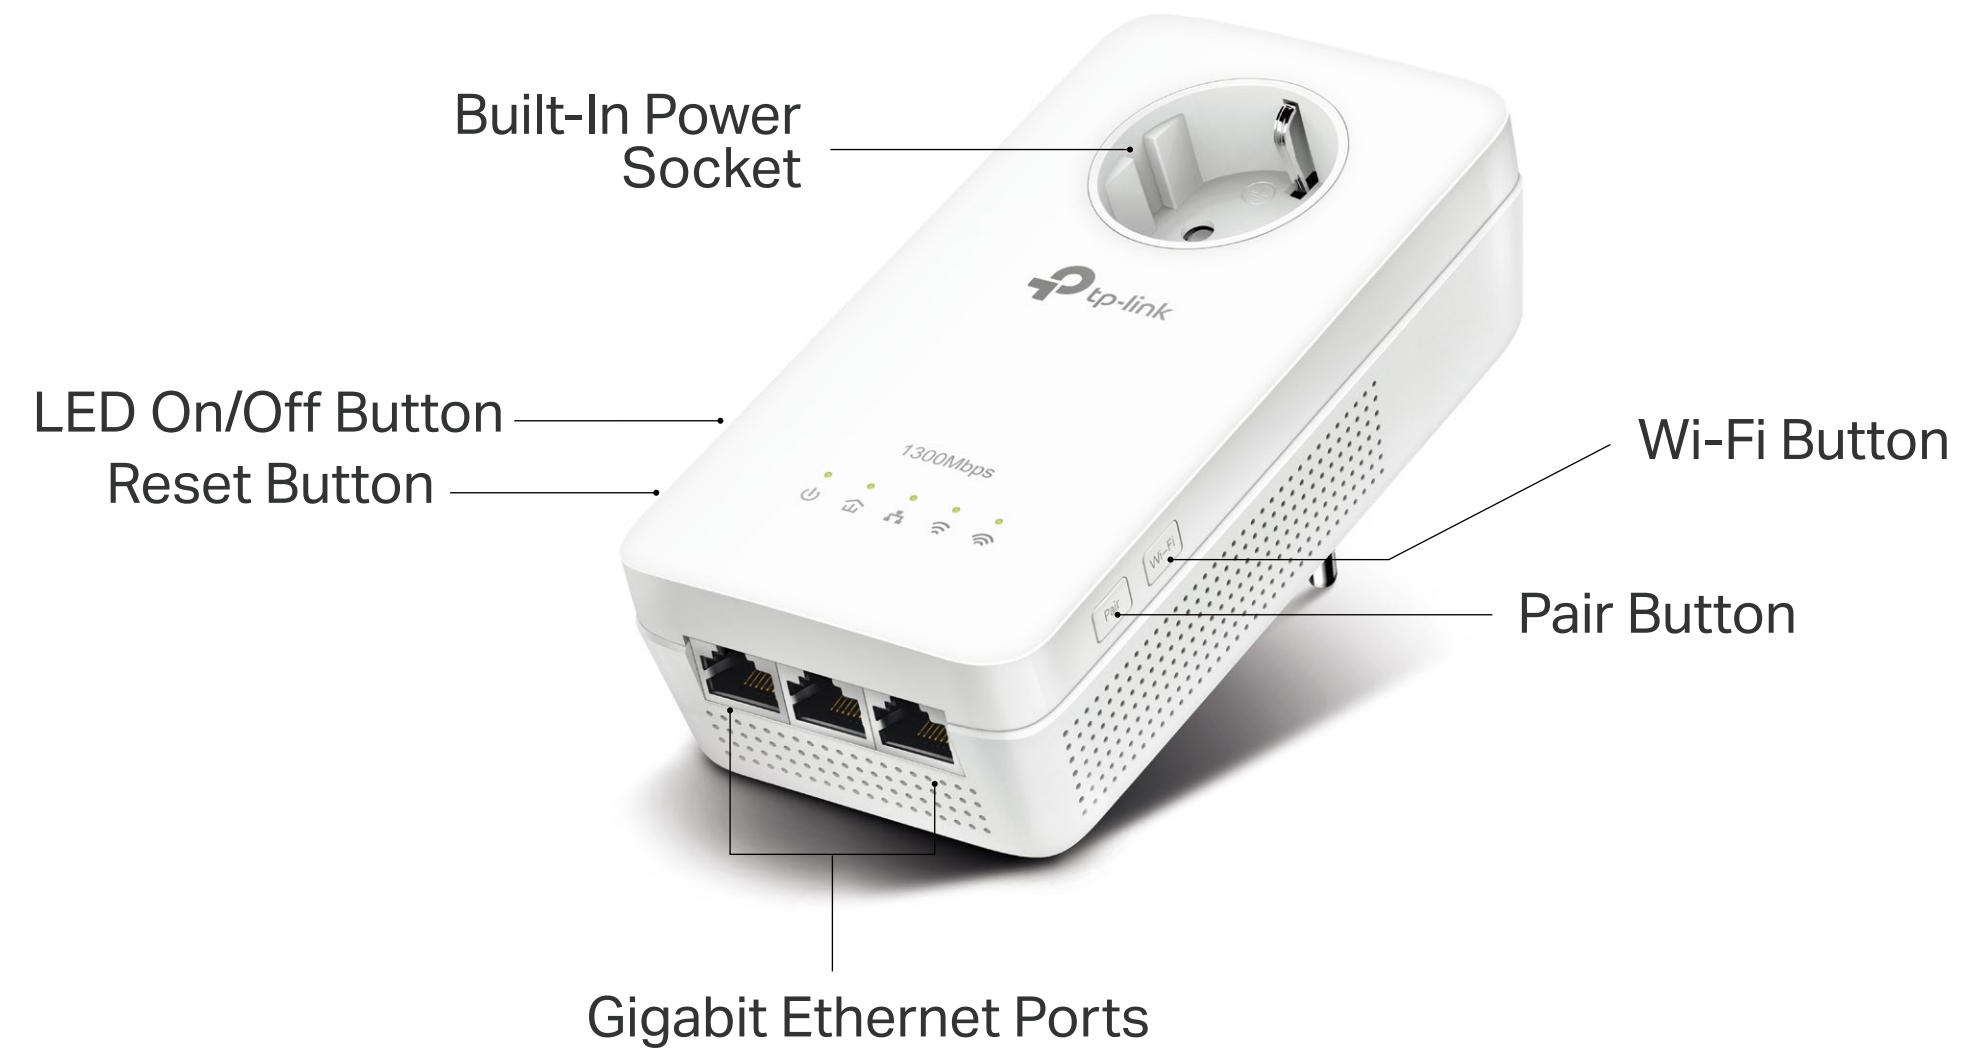

Specifications

Hardware

- Transmission Speeds:
  Powerline: up to 1300 Mbps
  Ethernet: 10/100/1000 Mbps
- Standards and Protocols:
  HomePlug AV2, IEEE 1901, IEEE 802.3, IEEE 802.3u, IEEE 802.3ab, IEEE 802.11b/g/n (2.4GHz), IEEE 802.11a/n/ac (5GHz)
- Interface: 3 Gigabit Ethernet Ports
- Plug Type: EU
- Button: Pair, LED On/Off, Wi-Fi, Reset
- LED Indicator: Power, Powerline, Ethernet, Wi-Fi (2.4GHz), Wi-Fi (5GHz)
- Dimensions (W x D x H):
  3.0 × 1.7 × 6.0 in. (75 × 42 × 152 mm)
- IGMP: IGMP v1/v2/v3
- Power Consumption:
  Maximum: 13.7W
  Typical: 11W
  Standby: 7W
- Range: Up to 300 meters/1000 feet over existing electrical wiring
- Compatibility: Compatible with all HomePlug AV & HomePlug AV2 standard powerline adapters