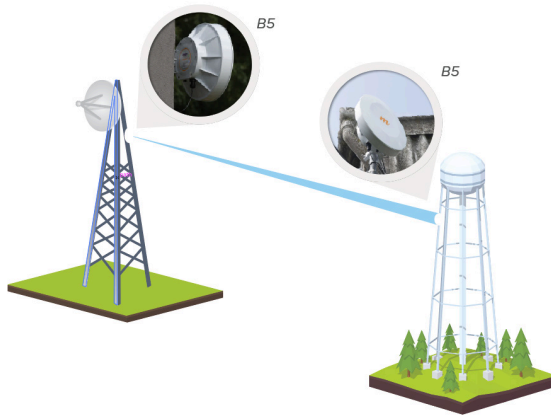

POE

Passive POE compliant, 48-56V POE supply with IEC61000-4-5 surge protection

LEARN MORE

Contact your local distributor or Mimosa inside sales rep at www.mimosa.co/contact-us

Mimosa Networks is a leading provider of 5G Fixed wireless solutions that enable service providers to connect dense urban and hard-to-reach rural homes at a fraction of the cost of fiber-to-the-premises solutions.